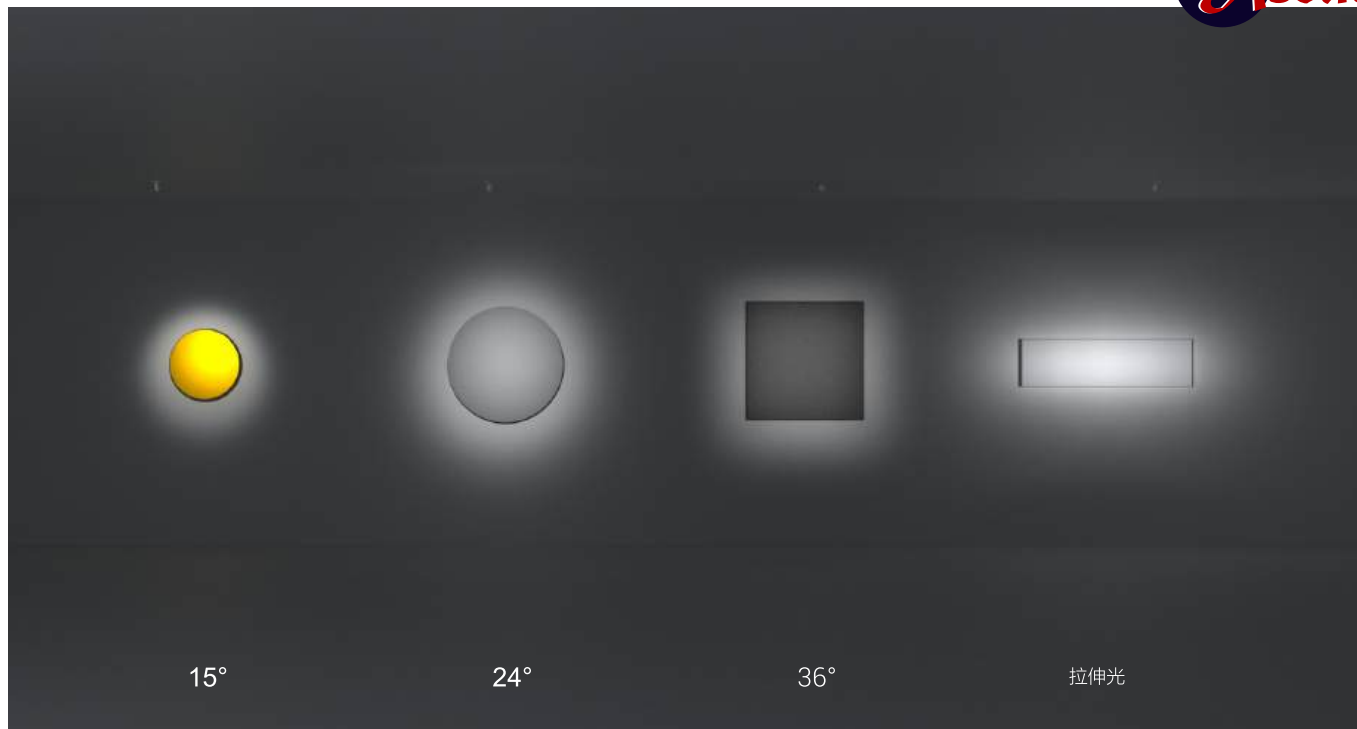

LED Telescopic Spotlight LINA SERIES

OSRAM

- 系列化设计，深防眩设计，有效减少眩光。
- 模组水平方向转动 355°，垂直 90°，可满足不同照射角度。
- 窄边框 / 无边框设计，灯具与安装天花完美结合，提升空间视觉的一致性。
- 灯体可实现向下向上自由拉伸，满足不同层高需求。

- Series design, deep anti-glare design, effectively reduce glare.
- The module rotates 355° horizontally and 60° vertically to meet different illumination angles.
- Narrow border/no border design, perfect combination of lighting and installation ceiling, enhance the consistency of space vision.
- The light body can be freely stretched downward upward to meet the high demand of different layers

Split structure

- 1 The stretching lamp holder contains a height adjusting fixing chute. The lamp body can be fixed in the middle without slipping.
拉伸灯筒，含有高度调节固定卡槽。可让灯身固定在中间而不滑落

高度调节固定卡槽

按压式固定扣

- 2 Rotating clasp with positioning groove for fixing rotation angle to make lamp adjust more accurately.

转动卡环，里面有定位凹槽用于固定转动角度，让灯具调节更精准

定位转动环

- 3 Main body lamp body.
主体灯身

- 4 Light Source Chip.
光源芯片

- 5 Chip Bracket.
芯片支架

- 6 Nano Reflector Cup.
纳米反射杯

- 7 High Definition Lens.
高清透镜

- 8 Fixed front ring, optional three color replacement, white/black/gold.
固定前环，可选三种颜色替换，白色 / 黑色 / 金色