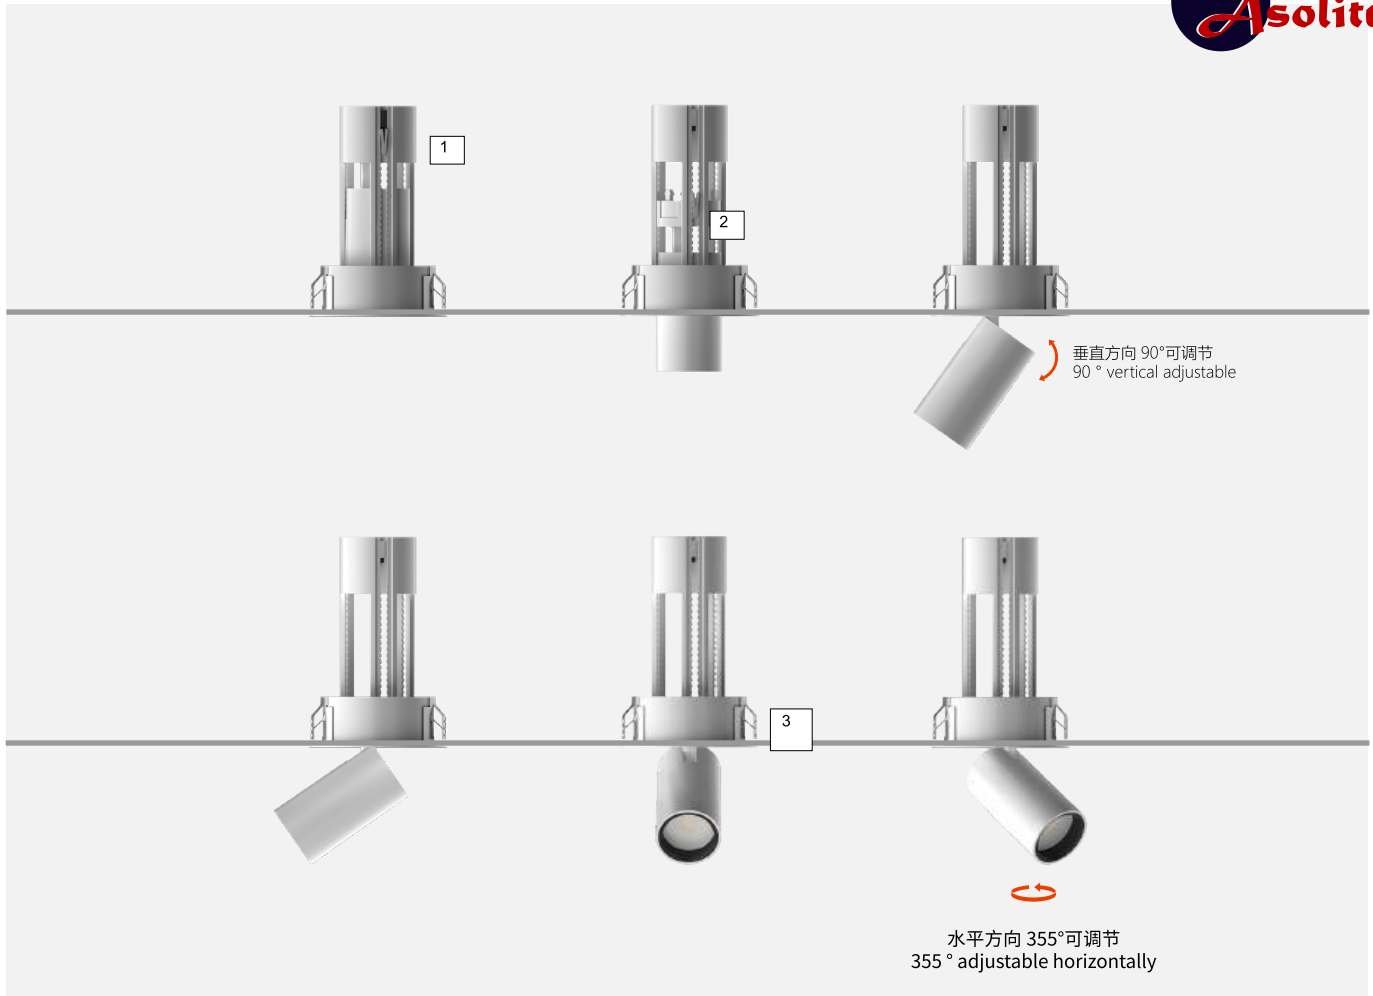

LED Telescopic Spotlight LINA SERIES

OSRAM

- 系列化设计，深防眩设计，有效减少眩光。
- 模组水平方向转动 355°，垂直 90°，可满足不同照射角度。
- 窄边框 / 无边框设计，灯具与安装天花完美结合，提升空间视觉的一致性。
- 灯体可实现向下向上自由拉伸，满足不同层高需求。

- Series design, deep anti-glare design, effectively reduce glare.
- The module rotates 355° horizontally and 60° vertically to meet different illumination angles.
- Narrow border/no border design, perfect combination of lighting and installation ceiling, enhance the consistency of space vision.
- The light body can be freely stretched downward upward to meet the high demand of different layers

高度调节固定卡槽，可让灯身固定在中间而不滑落

- 3 Various specifications are available, 1/2/3/4 lamp holder, reasonable installation structure can make the ceiling simple, natural and visual.

有多种规格可选，1/2/3/4 灯头，合理的安装结构能让天花筒接、自然，视觉一致性

Split structure

- 1 The stretching lamp holder contains a height adjusting fixing chute. The lamp body can be fixed in the middle without slipping.
拉伸灯筒，含有高度调节固定卡槽。可让灯身固定在中间而不滑落

高度调节固定卡槽

按压式固定扣

- 2 Rotating clasp with positioning groove for fixing rotation angle to make lamp adjust more accurately.

转动卡环，里面有定位凹槽用于固定转动角度，让灯具调节更精准

定位转动环

- 3 Main body lamp body.
主体灯身

- 4 Light Source Chip.
光源芯片

- 5 Chip Bracket.
芯片支架

- 6 Nano Reflector Cup.
纳米反射杯

- 7 High Definition Lens.
高清透镜

- 8 Fixed front ring, optional three color replacement, white/black/gold.
固定前环，可选三种颜色替换，白色 / 黑色 / 金色