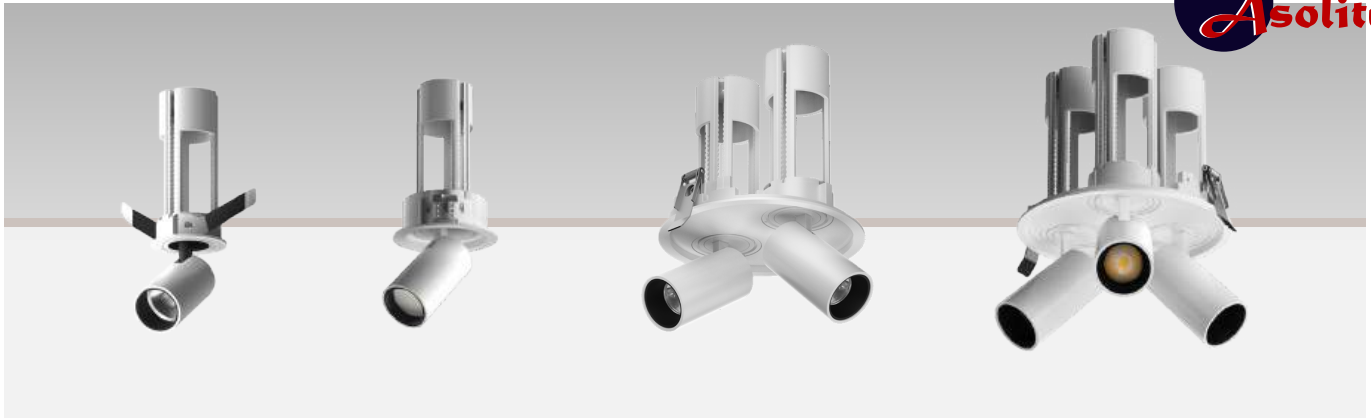

Colour:

Optional :