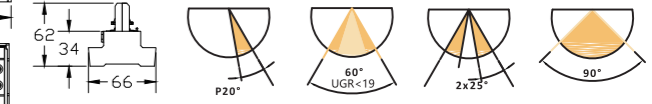

BFM SERIES LED Track Light - ECO

Code	Voltage	Power (W)	Lumen(lm) 3000/4000/6500K	Beam Angle	Size (mm)	Packing QTY (pcs/CTN)
BFM-10W	AC185-265V	6.5	487/520/552	24°/36°/15°	Ø60*100	100
BFM-20W	AC185-265V	10.5	787/840/892	24°/36°/15°	Ø77*105	100
BFM-30W	AC185-265V	19	1425/1520/1615	24°/36°/15°	Ø89*130	50

EXB SERIES LED Track Light - Premium

Code	Voltage	Power (W)	Lumen(lm) 3000/4000/6500K	Beam Angle	Size (mm)	Packing QTY (pcs/CTN)
EXB-20W	AC185-265V	20	1700/1800/1900	24°/36°/15°	Ø56x136	50
EXB-30W	AC185-265V	30	2550/2700/2850	24°/36°/15°	Ø67x158	40
EXB-40W	AC185-265V	40	3400/3600/3800	24°/36°/15°	Ø77*169	30
EXB-50W	AC185-265V	50	4250/4500/4750	24°/36°/15°	Ø88*180	20

LUGA SERIES Recessed Linear Spot Light

Code	Voltage	Power (W)	Lumen(lm) 3000/4000/6500K	Beam Angle	Size (mm)	Packing QTY (pcs/CTN)
LUGA-10G / D	AC185-265V	10	750/800/850	G=24° / D=120°	L200*W35*H60	50
LUGA-20G / D	AC185-265V	20	1500/1600/1700	G=24° / D=120°	L335*W35*H60	30
LUGA-30G / D	AC185-265V	30	2250/2400/2550	G=24° / D=120°	L465*W35*H60	30
LUGA-40G / D	AC185-265V	40	3000/3200/3400	G=24° / D=120°	L598*W35*H60	30

DL66 & DL68 & DL36 LED Track Linear Light