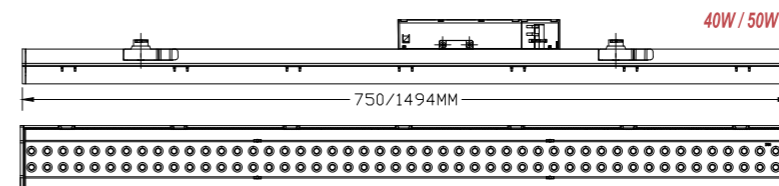

BFM SERIES LED Track Light - ECO

Code	Voltage	Power (W)	Lumen(lm) 3000/4000/6500K	Beam Angle	Size (mm)	Packing QTY (pcs/CTN)
BFM-10W	AC185-265V	6.5	487/520/552	24°/36°/15°	Ø60*100	100
BFM-20W	AC185-265V	10.5	787/840/892	24°/36°/15°	Ø77*105	100
BFM-30W	AC185-265V	19	1425/1520/1615	24°/36°/15°	Ø89*130	50

EXB SERIES LED Track Light - Premium

Code	Voltage	Power (W)	Lumen(lm) 3000/4000/6500K	Beam Angle	Size (mm)	Packing QTY (pcs/CTN)
EXB-20W	AC185-265V	20	1700/1800/1900	24°/36°/15°	Ø56x136	50
EXB-30W	AC185-265V	30	2550/2700/2850	24°/36°/15°	Ø67x158	40
EXB-40W	AC185-265V	40	3400/3600/3800	24°/36°/15°	Ø77*169	30
EXB-50W	AC185-265V	50	4250/4500/4750	24°/36°/15°	Ø88*180	20

LUGA SERIES Recessed Linear Spot Light

Code	Voltage	Power (W)	Lumen(lm) 3000/4000/6500K	Beam Angle	Size (mm)	Packing QTY (pcs/CTN)
LUGA-10G / D	AC185-265V	10	750/800/850	G=24° / D=120°	L200*W35*H60	50
LUGA-20G / D	AC185-265V	20	1500/1600/1700	G=24° / D=120°	L335*W35*H60	30
LUGA-30G / D	AC185-265V	30	2250/2400/2550	G=24° / D=120°	L465*W35*H60	30
LUGA-40G / D	AC185-265V	40	3000/3200/3400	G=24° / D=120°	L598*W35*H60	30

DL66 & DL68 & DL36 LED Track Linear Light