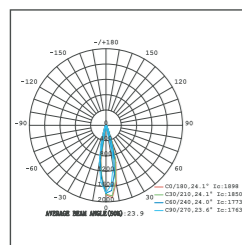

LK SERIES Pin Hole Spotlight

Code	Voltage	Power (W)	Lumen(lm) 3000/4000/6500K	Size (mm)	Cut-out (mm)	Packing QTY (pcs/CTN)
LK-5W	AC185-265V	5	200/250/300	Ø65xH51	Ø55	100
LK-8W	AC185-265V	8	320/400/480	Ø75*H59	Ø65	100
LK-10W	AC185-265V	10	400/500/600	Ø85*H59	Ø75	100

5W

YK SERIES Pin Hole Spotlight

Code	Voltage	Power (W)	Lumen(lm) 3000/4000/6500K	Size (mm)	Cut-out (mm)	Packing QTY (pcs/CTN)
YK-3W-C	AC185-265V	3	120/135/150	Ø42*H60	Ø35	100
YK-5W-C	AC185-265V	5	200/225/250	Ø62*H60	Ø55	100
YK-7W-C	AC185-265V	7	280/315/350	Ø72*H60	Ø65	100
YK-9W-C	AC185-265V	9	360/405/450	Ø82*H60	Ø75	100
YK-3W-F	AC185-265V	3	120/135/150	Ø42*H40	Ø35	100
YK-5W-F	AC185-265V	5	200/225/250	Ø62*H40	Ø55	100
YK-7W-F	AC185-265V	7	280/315/350	Ø72*H40	Ø65	100
YK-9W-F	AC185-265V	9	360/405/450	Ø82*H40	Ø75	100

CELO SERIES Rotatable Ceiling Light

Code	Voltage	Power (W)	Lumen(lm) 3000/4000/6500K	Size (mm)	Cut-out (mm)	Packing QTY (pcs/CTN)
CELO-5W	AC185-265V	5	325/350/375	Ø70x50	Ø55	100
CELO-7W	AC185-265V	7	455/490/525	Ø88x55	Ø75	100
CELO-12W	AC185-265V	12	1020/1080/1140	Ø110x55	Ø95	50
CELO-20W	AC185-265V	20	1900/2000/2100	Ø135x65	Ø120	30
CELO-30W	AC185-265V	30	2850/3000/3150	Ø175x80	Ø155	20

ALGO SERIES Thin Down Light

Code	Voltage	Power (W)	Lumen(lm) 3000/4000/6500K	Beam Angle	Size (mm)	Cut-out (mm)	Packing QTY (pcs/CTN)
ALGO-7W	AC185-265V	7	455/490/525	120°	Ø95x28	Ø75	100
ALGO-9W	AC185-265V	9	585/630/675	120°	Ø110x28	Ø85	100
ALGO-12W	AC185-265V	12	900/960/1020	120°	Ø120x28	Ø95	100
ALGO-15W	AC185-265V	15	1125/1200/1275	120°	Ø145x28	Ø110	60
ALGO-18W	AC185-265V	18	1350/1440/1530	120°	Ø160x28	Ø135	60
ALGO-20W	AC185-265V	20	1700/1800/1900	120°	Ø180x28	Ø145	60
ALGO-24W	AC185-265V	24	2040/2160/2280	120°	Ø230x28	Ø190	30