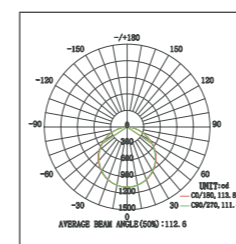

20W

CRI≥80
SMD
25000H
110° Beam Angle
Non Dimmable
PVC Material

Code	Voltage	Power (W)	Lumen(lm) 3000/4000/6500K	Size (mm)	Packing QTY (pcs/CTN)
PV-1.2M-24W	AC185-265V	24	1080/1200/1320	L1200*W50*H40	25
PV-1.2M-36W	AC185-265V	36	1620/1800/1980	L1200*W70*H40	20
PV-1.2M-48W	AC185-265V	48	2160/2400/2640	L1200*W100*H40	20

48W