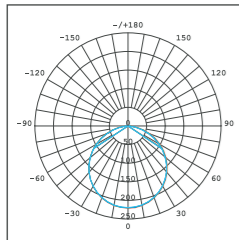

Code	Voltage	Power (W)	Lumen(lm) 3000/4000/6500K	Size (mm)	Packing QTY (pcs/CTN)
M20-ZD06D	DC48V	6	390/420/450	L117*W22m*H87mm	30
M20-ZD12D	DC48V	12	780/840/900	L230*W22m*H87mm	30
M20-ZD18D	DC48V	18	1170/1260/1350	L330*W22m*H87mm	30