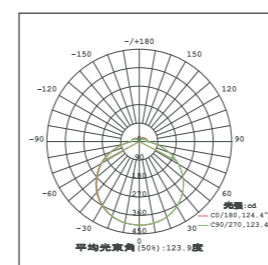

18W

24W

Surface mounted

Code	Voltage	Power (W)	Lumen(lm) 3000/4000/6500K	Size (mm)	Packing QTY (pcs/CTN)
3D-MS18	AC85-265V	18	1500/1600/1700	120x120x42	60
3D-MS24	AC85-265V	24	2040/2140/2240	170x170x42	40
3D-MS36	AC85-265V	36	3200/3310/3420	225x225x42	20
3D-MS48	AC85-265V	48	4700/4800/4900	300x300x42	10