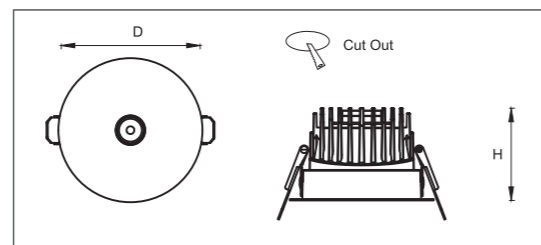

Recessed

YK SERIES Pin Hole Spotlight