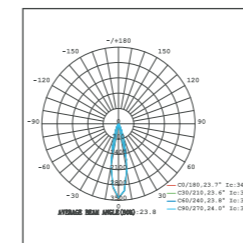

BFM SERIES LED Track Light - ECO

Code	Voltage	Power (W)	Lumen(lm) 3000/4000/6500K	Beam Angle	Size (mm)	Packing QTY (pcs/CTN)
BFM-10W	AC185-265V	6.5	487/520/552	24°/36°/15°	Ø60*100	100
BFM-20W	AC185-265V	10.5	787/840/892	24°/36°/15°	Ø77*105	100
BFM-30W	AC185-265V	19	1425/1520/1615	24°/36°/15°	Ø89*130	50

EXB SERIES LED Track Light - Premium

Code	Voltage	Power (W)	Lumen(lm) 3000/4000/6500K	Beam Angle	Size (mm)	Packing QTY (pcs/CTN)
EXB-20W	AC185-265V	20	1700/1800/1900	24°/36°/15°	Ø56x136	50
EXB-30W	AC185-265V	30	2550/2700/2850	24°/36°/15°	Ø67x158	40
EXB-40W	AC185-265V	40	3400/3600/3800	24°/36°/15°	Ø77*169	30
EXB-50W	AC185-265V	50	4250/4500/4750	24°/36°/15°	Ø88*180	20

LUGA SERIES Recessed Linear Spot Light

Code	Voltage	Power (W)	Lumen(lm) 3000/4000/6500K	Beam Angle	Size (mm)	Packing QTY (pcs/CTN)
LUGA-10G / D	AC185-265V	10	750/800/850	G=24° / D=120°	L200*W35*H60	50
LUGA-20G / D	AC185-265V	20	1500/1600/1700	G=24° / D=120°	L335*W35*H60	30
LUGA-30G / D	AC185-265V	30	2250/2400/2550	G=24° / D=120°	L465*W35*H60	30
LUGA-40G / D	AC185-265V	40	3000/3200/3400	G=24° / D=120°	L598*W35*H60	30

10W

DL66 & DL68 & DL36 LED Track Linear Light