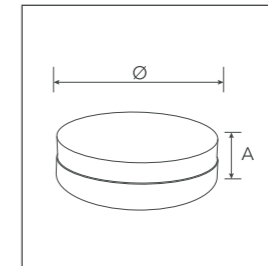

Surface mounted