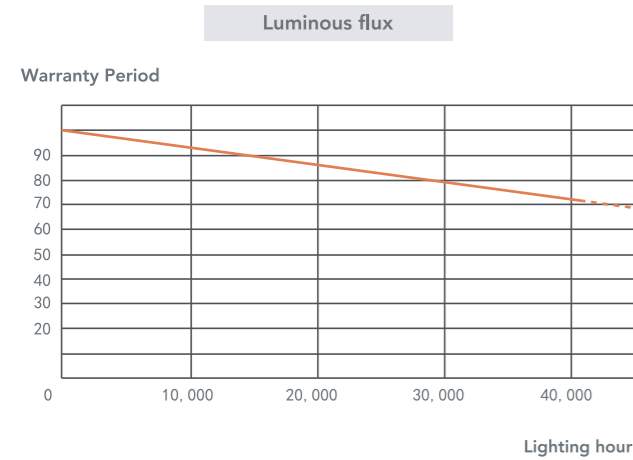

ASIMO LIGHTING CO.,LTD

ENTERPRISE QUALIFICATION CERTIFICATE

LED

Basic knowledge

Definition of led life

incandescent bulb, fluorescent lamp can be easily broken caused by electric shock, while led lamp can still work even after 40000h, only luminous decays as time goes.