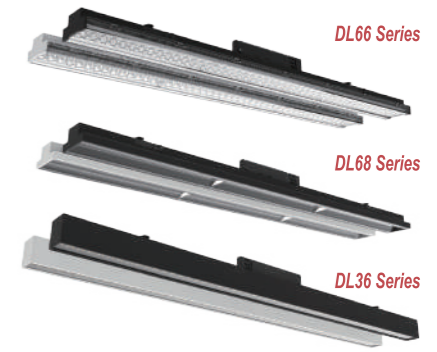

10W

10W

Track Mounted

DL66 & DL68 & DL36 LED Track Linear Light

Track Light More Options

FX Series
 Power: 10W / 20W / 30W / 40W / 50W
 Size: Ø50 / Ø50 / Ø62 / Ø75 / Ø83mm
 Beam Angle: 24° / 36° / 15°
 Color Temp.: 3000K / 4000K / 6500K / 3CCT
 Phase: 1Phase 2Wires