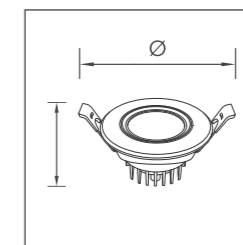

Recessed

ALGO SERIES Thin Down Light