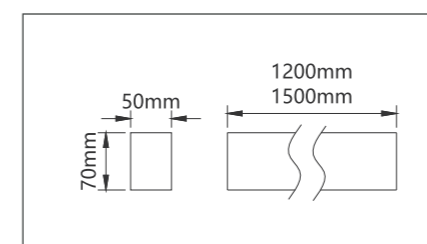

48W

Suspension

Recessed Frame

M20 LED MAGNETIC TRACK LIGHT

TRACK RAIL & ACCESORRIES

Surface Track
Recessed Track
Trimless Recessed Track
L Cornors (Same Surface)
C Cornors (Wall to Ceiling)
Connectors

M20-TR-MZ Surface Track