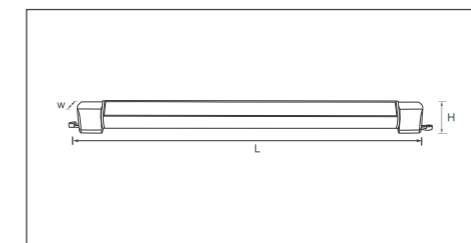

Track Mounted

DL66 & DL68 & DL36 LED Track Linear Light