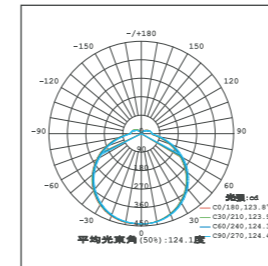

10W

15W

Recessed

Code	Voltage	Power (W)	Lumen(lm) 3000/4000/6500K	Size (mm)	Packing QTY (pcs/CTN)
3D-MR18	AC85-265V	18	1500/1600/1700	Ø120x42	60
3D-MR24	AC85-265V	24	2040/2140/2240	Ø170x42	40
3D-MR36	AC85-265V	36	3200/3310/3420	Ø225x42	20
3D-MR48	AC85-265V	48	4700/4800/4900	Ø300x42	10