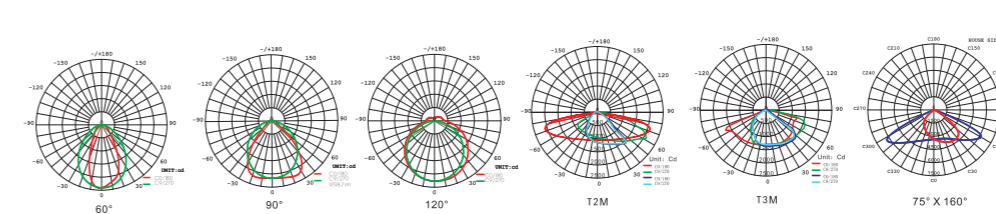

Code	Voltage	Power (W)	Lumen(lm) 3000/4000/6500K	Beam Angle	Size (mm)	Packing QTY (pcs/CTN)
SK-30W	AC100-277V	30	4500/4800/5100	70X140°	615*240*150	1
SK-60W	AC100-277V	60	9000/9600/10200	70X140°	615*240*150	1
SK-80W	AC100-277V	80	12000/12800/13600	70X140°	625*290*150	1
SK-120W	AC100-277V	120	18000/19200/20400	70X140°	625*290*150	1
SK-150W	AC100-277V	150	22500/24000/25500	70X140°	730*290*150	1
SK-180W	AC100-277V	180	27000/28800/30600	70X140°	730*290*150	1
SK-200W	AC100-277V	200	30000/32000/34000	70X140°	735*335*150	1
SK-250W	AC100-277V	250	37500/40000/42500	70X140°	735*335*150	1
SK-300W	AC100-277V	300	45000/48000/51000	70X140°	815*365*150	1
SK-320W	AC100-277V	320	48000/51200/54400	70X140°	815*365*150	1

SQ SERIES LED Street Light