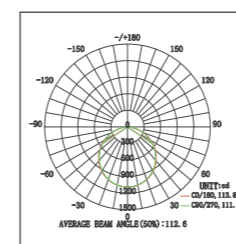

CRI≥80
SMD
25000H
Non Dimmable
Aluminum Material

Code	Voltage	Power (W)	Lumen(lm) 3000/4000/6500K	Beam Angle	Size (mm)	Cut-out (mm)	Packing QTY (pcs/CTN)
LL5760-20W	AC185-265V	20	2500/2600/2700	120°	L600*W50*H70	80x80	50
LL5790-30W	AC185-265V	30	3750/3900/4050	120°	L900*W50*H70	100x100	30
LL57120-40W	AC185-265V	40	5000/5200/5400	120°	L1200*W50*H70	120x120	18
LL57150-50W	AC185-265V	50	6250/6500/6750	120°	L1500*W50*H70	145x145	12