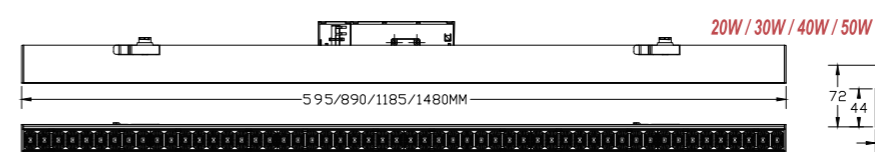

BFM SERIES LED Track Light - ECO

Code	Voltage	Power (W)	Lumen(lm) 3000/4000/6500K	Beam Angle	Size (mm)	Packing QTY (pcs/CTN)
BFM-10W	AC185-265V	6.5	487/520/552	24°/36°/15°	Ø60*100	100
BFM-20W	AC185-265V	10.5	787/840/892	24°/36°/15°	Ø77*105	100
BFM-30W	AC185-265V	19	1425/1520/1615	24°/36°/15°	Ø89*130	50

EXB SERIES LED Track Light - Premium

Code	Voltage	Power (W)	Lumen(lm) 3000/4000/6500K	Beam Angle	Size (mm)	Packing QTY (pcs/CTN)
EXB-20W	AC185-265V	20	1700/1800/1900	24°/36°/15°	Ø56x136	50
EXB-30W	AC185-265V	30	2550/2700/2850	24°/36°/15°	Ø67x158	40
EXB-40W	AC185-265V	40	3400/3600/3800	24°/36°/15°	Ø77*169	30
EXB-50W	AC185-265V	50	4250/4500/4750	24°/36°/15°	Ø88*180	20

LUGA SERIES Recessed Linear Spot Light

Code	Voltage	Power (W)	Lumen(lm) 3000/4000/6500K	Beam Angle	Size (mm)	Packing QTY (pcs/CTN)
LUGA-10G / D	AC185-265V	10	750/800/850	G=24° / D=120°	L200*W35*H60	50
LUGA-20G / D	AC185-265V	20	1500/1600/1700	G=24° / D=120°	L335*W35*H60	30
LUGA-30G / D	AC185-265V	30	2250/2400/2550	G=24° / D=120°	L465*W35*H60	30
LUGA-40G / D	AC185-265V	40	3000/3200/3400	G=24° / D=120°	L598*W35*H60	30

DL66 & DL68 & DL36 LED Track Linear Light