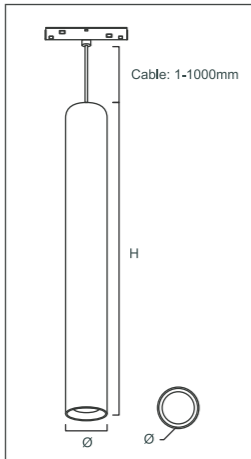

12W

Bowling Lamp

Code	Voltage	Power (W)	Lumen(lm) 3000/4000/6500K	Size (mm)	Packing QTY (pcs/CTN)
M20-MBO-A	DC48V	12	780/840/900	Ø50	30

12W

Cylinder Hanging Light

Code	Voltage	Power (W)	Lumen(lm) 3000/4000/6500K	Size (mm)	Packing QTY (pcs/CTN)
M20-DX7	DC48V	7	455/490/525	Ø49*H300	35
M20-DX12	DC48V	12	780/840/900	Ø49*H300	35