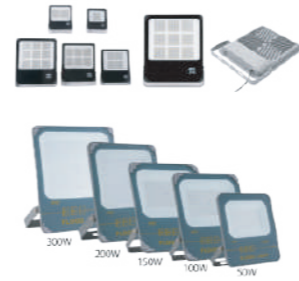

FL04 Series

Power: 50/100/150/200/300/400W
Beam Angle: 120°
Color Temp.: 3000K / 4000K / 6500K
LED Source: SMD2835
Control Gear: N/A