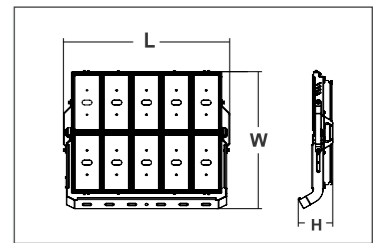

LED SPORTS STADIUM LIGHT

WRAITH SERIES LED Sport Stadium Light

Code	Voltage	Power (W)	Lumen(lm) 3000/4000/6500K	Size (mm)	Packing QTY (pcs/CTN)
WRAITH-250W	AC100-277V	250	37500/42500/40000	223*472*201	1
WRAITH-500W	AC100-277V	500	75000/85000/80000	439*472*206	1
WRAITH-750W	AC100-277V	750	112500/127500/120000	624*472*209	1
WRAITH-1000W	AC100-277V	1000	150000/170000/160000	809*472*215	1
WRAITH-1250W	AC100-277V	1250	187500/212500/200000	994*472*215	1
WRAITH-1500W	AC100-277V	1500	225000/255000/240000	865*692*189	1
WRAITH-2000W	AC100-277V	2000	300000/340000/320000	865*882*189	1
WRAITH-2500W	AC100-277V	2500	375000/425000/400000	865*1072*189	1