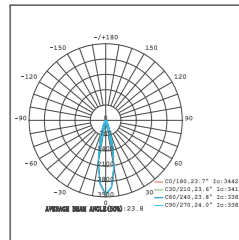

12W

Bowling Lamp

Code	Voltage	Power (W)	Lumen(lm) 3000/4000/6500K	Size (mm)	Packing QTY (pcs/CTN)
M20-MBO-A	DC48V	12	780/840/900	Ø50	30

12W

Cylinder Hanging Light

Code	Voltage	Power (W)	Lumen(lm) 3000/4000/6500K	Size (mm)	Packing QTY (pcs/CTN)
M20-DX7	DC48V	7	455/490/525	Ø49*H300	35
M20-DX12	DC48V	12	780/840/900	Ø49*H300	35