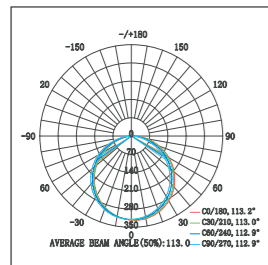

10W

15W

Recessed

Code	Voltage	Power (W)	Lumen(lm) 3000/4000/6500K	Size (mm)	Cut-out (mm)	Packing QTY (pcs/CTN)
3D-RS10	AC85-265V	10	1000/1050/1100	100x100x16	50-70	100
3D-RS15	AC85-265V	15	1550/1600/1650	120x120x16	50-95	60
3D-RS22	AC85-265V	22	2200/2320/2420	170x170x18	50-140	40
3D-RS32	AC85-265V	32	3320/3420/3520	220x220x18	50-190	20