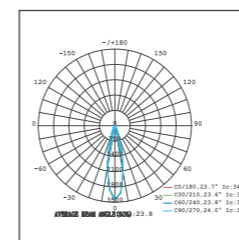

Code	Voltage	Power (W)	Lumen(lm) 3000/4000/6500K	Beam Angle	Size (mm)	Packing QTY (pcs/CTN)
LANCER I-20W	AC185-265V	20	2300/2400/2500	24°/36°/15°	L220*W50*H72	40
LANCER I-40W	AC185-265V	40	4600/4800/5000	24°/36°/15°	L400*W50*H72	40
LANCER I-60W	AC185-265V	60	6900/7200/7500	24°/36°/15°	L600*W50*H72	20
LANCER I-80W	AC185-265V	100	11500/12000/12500	24°/36°/15°	L1170*W50*H72	20