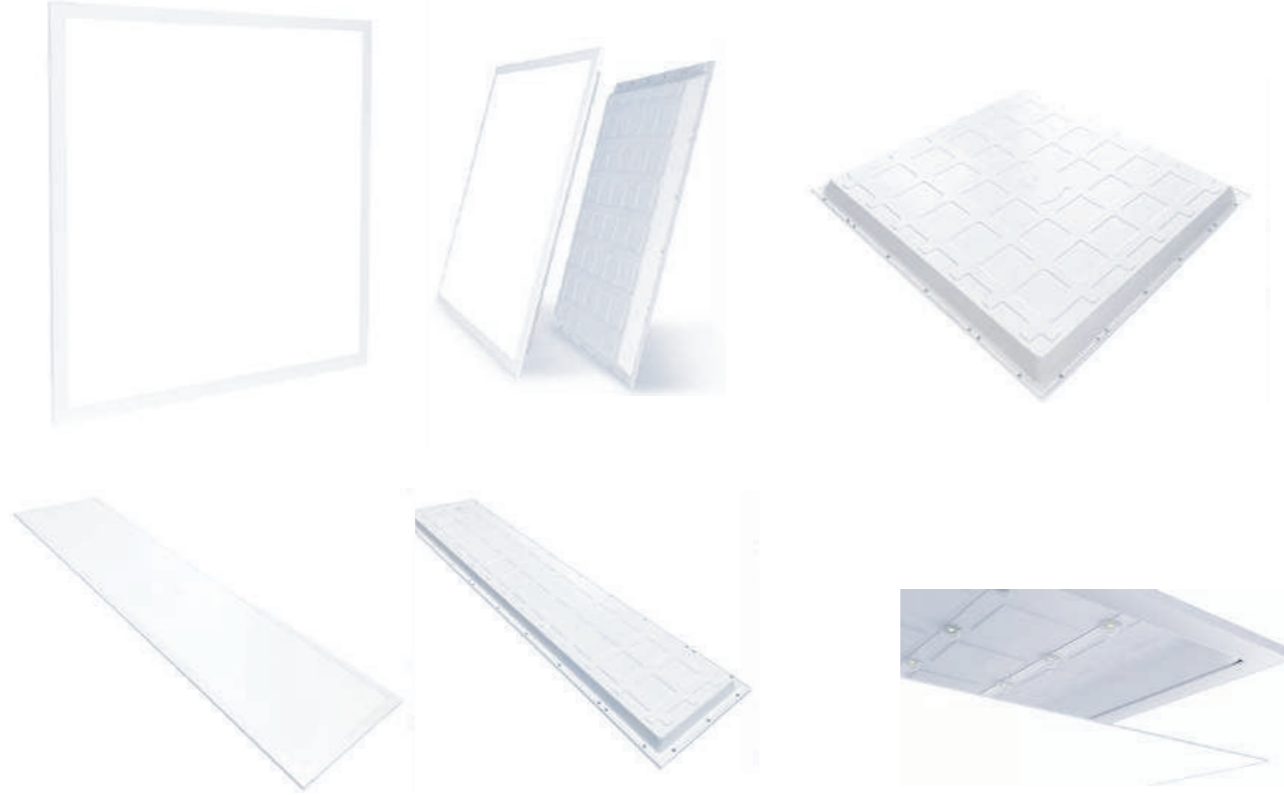

PLA SERIES - LED PANEL LIGHT (Back-Lite)

Code	Voltage	Power (W)	Lumen(lm) 3000/4000/6500K	Size (mm)	Cut-out (mm)	Packing QTY (pcs/CTN)
PLA-3030-18W	AC85-265V	18	1530/1800/1980	295x295	285x285	10
PLA-3060-36W	AC85-265V	36	3060/3600/3960	295x595	285x585	10
PLA-6060-48W	AC85-265V	48	4080/4800/5280	595x595	585x585	10
PLA-30120-48W	AC85-265V	48	4080/4800/5280	295x1195	285x1185	10
PLA-60120-96W	AC85-265V	96	6120/7200/7920	595x1195	585x1185	6