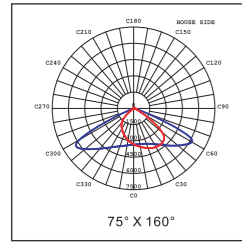

Code	Power (W)	Lumen(lm) 6500/7000K	Beam Angle	LiFePO4 Battery (AH)	Size (mm)	Solar Panel	Packing QTY (pcs/CTN)
ROOK-60W	3.5W	350	70X140°	3.2V x 5AH	380*210*50	6W/5V 301*175mm	1
ROOK-90W	5W	500	70X140°	3.2V x 6AH	460*210*50	8W/5V 397*212mm	1
ROOK-120W	10.5W	1050	70X140°	3.2V x 9AH	530*210*50	12W/5V 455*175mm	1
ROOK-150W	12.5W	1250	70X140°	3.2V x 12AH	630*210*50	15W/5V 527*175mm	1
ROOK-180W	16W	1600	70X140°	3.2V x 15AH	700*210*50	18W/5V 610*175mm	1