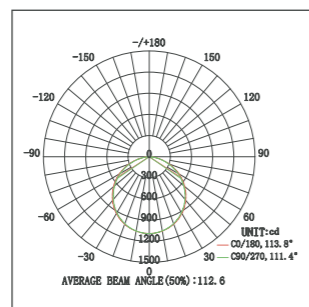

PLA SERIES - LED PANEL LIGHT (Back-Lite)

Code	Voltage	Power (W)	Lumen(lm) 3000/4000/6500K	Size (mm)	Cut-out (mm)	Packing QTY (pcs/CTN)
PLA-3030-18W	AC85-265V	18	1530/1800/1980	295x295	285x285	10
PLA-3060-36W	AC85-265V	36	3060/3600/3960	295x595	285x585	10
PLA-6060-48W	AC85-265V	48	4080/4800/5280	595x595	585x585	10
PLA-30120-48W	AC85-265V	48	4080/4800/5280	295x1195	285x1185	10
PLA-60120-96W	AC85-265V	96	6120/7200/7920	595x1195	585x1185	6

48W

PLC SERIES - LED PANEL LIGHT (Grille Type)

Code	Voltage	Power (W)	Lumen(lm) 3000/4000/6500K	Size (mm)	Cut-out (mm)	Packing QTY (pcs/CTN)
PLC-6060X-48W	AC85-265V	48	4080/4800/5280	595x595	585x585	10
PLC-6060X-60W	AC85-265V	60	5100/6000/6600	595x595	585x585	10
PLC-6060X-96W	AC85-265V	96	8160/9600/10560	595x595	585x585	10

X=D (Diffuser Type) or G (Grille Type) or DG (Diffuser + Grille Type)