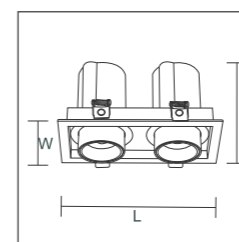

ORBIT SERIES Rotatable Ceiling Light

Code	Voltage	Power (W)	Lumen(lm) 3000/4000/6500K	Size (mm)	Packing QTY (pcs/CTN)
ORBIT-10W	AC185-265V	10	750/800/850	Ø70x100	100
ORBIT-20W	AC185-265V	20	1500/1600/1700	Ø90x110	100
ORBIT-30W	AC185-265V	30	2250/2400/2550	Ø110x115	50
ORBIT-40W	AC185-265V	40	3000/3200/3400	Ø110x150	30

ORDI SERIES Water-Proof Down Light

Code	Voltage	Power (W)	Lumen(lm) 3000/4000/6500K	Beam Angle	Size (mm)	Cut-out (mm)	Packing QTY (pcs/CTN)
ORDI-R12W	AC185-265V	12	900/960/1020	90°	Ø110x59	Ø90	100
ORDI-R20W	AC185-265V	20	1500/1600/1700	90°	Ø127x70	Ø110	60
ORDI-R30W	AC185-265V	30	2250/2400/2550	90°	Ø165x80	Ø145	60
ORDI-R50W	AC185-265V	50	3750/4000/4250	90°	Ø220x90	Ø200	30
ORDI-S12W	AC185-265V	12	900/960/1020	90°	110x110x59	110x110	100
ORDI-S20W	AC185-265V	20	1500/1600/1700	90°	127x127x70	127x127	60
ORDI-S30W	AC185-265V	30	2250/2400/2550	90°	165x165x80	165x165	60
ORDI-S50W	AC185-265V	50	3750/4000/4250	90°	220x220x90	220x220	30

LUNO SERIES Recessed Linear Light

Code	Voltage	Power (W)	Lumen(lm) 3000/4000/6500K	Size (mm)	Cut-out (mm)	Packing QTY (pcs/CTN)
LUNO-10W	AC185-265V	10	650/700/750	L148*W45*H38	L135*W35	100
LUNO-20W	AC185-265V	20	1300/1400/1500	L282*W45*H38	L272*W35	100
LUNO-30W	AC185-265V	30	1950/2100/2250	L414*W45*H38	L406*W35	80

HELI SERIES Pull-Out Ceiling Spot Light