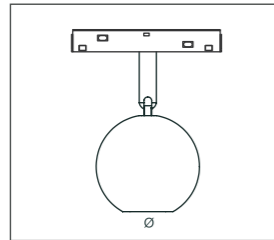

12W

Bowling Lamp

Code	Voltage	Power (W)	Lumen(lm) 3000/4000/6500K	Size (mm)	Packing QTY (pcs/CTN)
M20-MBO-A	DC48V	12	780/840/900	Ø50	30

12W

Cylinder Hanging Light

Code	Voltage	Power (W)	Lumen(lm) 3000/4000/6500K	Size (mm)	Packing QTY (pcs/CTN)
M20-DX7	DC48V	7	455/490/525	Ø49*H300	35
M20-DX12	DC48V	12	780/840/900	Ø49*H300	35