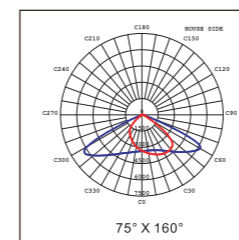

LED SOLAR LIGHT

MEGA SERIES LED Solar Street Light

Code	Power (W)	Lumen(lm) 6500/7000K	Beam Angle	LiFePO4 Battery (AH)	Size (mm)	Solar Panel	Packing QTY (pcs/CTN)
MEGA-40W	16W	2880	70X140°	3.2V x 40AH	697*361*209	18V 40W 674*336mm	1
MEGA-60W	22W	3960	70X140°	3.2V x 50AH	846*361*209	18V 50W 820*336mm	1
MEGA-80W	30W	5400	70X140°	3.2V x 60AH	1096x361x209	18V 65W 1070x336mm	1

KING SERIES LED Solar Street Light

Code	Power (W)	Lumen(lm) 6500/7000K	Beam Angle	LiFePO4 Battery (AH)	Size (mm)	Solar Panel	Packing QTY (pcs/CTN)
KING-30W	3.5W	350	70X140°	3.2V x 4.5AH	390*194*58	6W/6V 301*187mm	1
KING-60W	5W	500	70X140°	3.2V x 5.5AH	485*218*58	8W/6V 397*211mm	1
KING-90W	10.5W	1050	70X140°	3.2V x 9AH	624*230*58	12W/6V 507*231mm	1
KING-120W	12.5W	1250	70X140°	3.2V x 12AH	725*240*58	15W/6V 608*231mm	1
KING-150W	16W	1600	70X140°	3.2V x 15AH	822*240*58	18W/6V 708*231mm	1