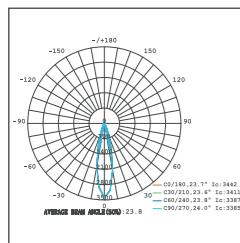

6W

8W

Recessed

ORBIT SERIES Rotatable Ceiling Light

Code	Voltage	Power (W)	Lumen(lm) 3000/4000/6500K	Size (mm)	Packing QTY (pcs/CTN)
ORBIT-10W	AC185-265V	10	750/800/850	Ø70x100	100
ORBIT-20W	AC185-265V	20	1500/1600/1700	Ø90x110	100
ORBIT-30W	AC185-265V	30	2250/2400/2550	Ø110x115	50
ORBIT-40W	AC185-265V	40	3000/3200/3400	Ø110x150	30