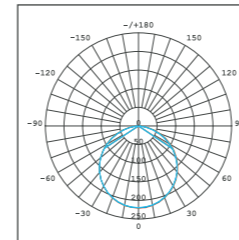

Code	Voltage	Power (W)	Lumen(lm) 3000/4000/6500K	Size (mm)	Packing QTY (pcs/CTN)
M20-RD9	DC48V	9	585/630/675	Ø100*W30*L135	30
M20-RD15	DC48V	15	975/1050/1125	Ø120*W30*L155	30
M20-RD24	DC48V	24	1560/1680/1800	Ø140*W30*L175	30

12W

Spot Track Light