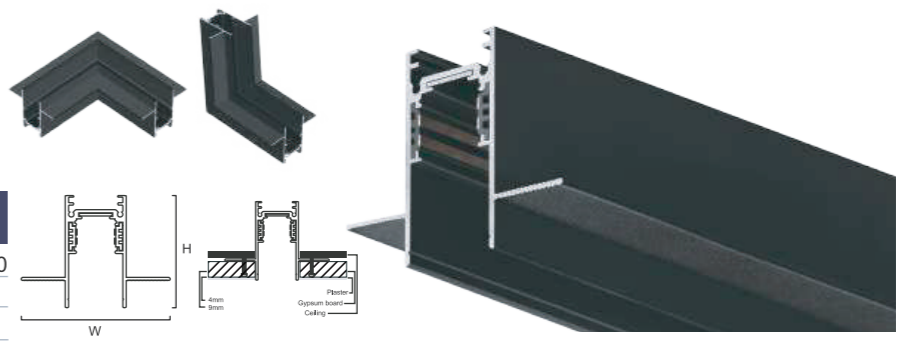

M20-TR-YM Recessed Track

Code	Size (mm)
M20-TR-YM	W59*H47*L1000 / 2000 / 3000
M20-L-YM	
M20-C-YM