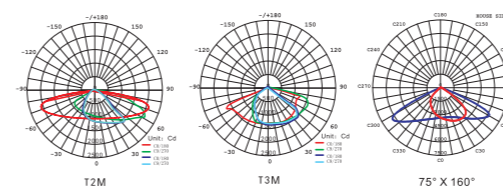

SQ SERIES LED Street Light

Code	Voltage	Power (W)	Lumen(lm) 3000/4000/6500K	Beam Angle	Size (mm)	Packing QTY (pcs/CTN)
SQ-30W	AC100-277V	30	4500/4800/5100	70X140°	512*176*98.5	1
SQ-50W	AC100-277V	50	7500/8000/8500	70X140°	560*196*98.5	1
SQ-100W	AC100-277V	100	15000/16000/17000	70X140°	610*245*98.5	1
SQ-150W	AC100-277V	150	22500/24000/25500	70X140°	661*245*98.5	1
SQ-200W	AC100-277V	200	30000/32000/34000	70X140°	712*300*98.5	1
SQ-300W	AC100-277V	300	45000/48000/51000	70X140°	715*340*98.5	1