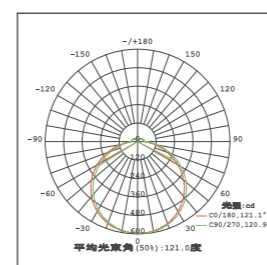

3D SERIES Frameless Panel

Code	Voltage	Power (W)	Lumen(lm) 3000/4000/6500K	Size (mm)	Cut-out (mm)	Packing QTY (pcs/CTN)
3D-RR10	AC85-265V	10	1000/1050/1100	Ø100x16	Ø50-70	100
3D-RR15	AC85-265V	15	1550/1600/1650	Ø120x16	Ø50-95	60
3D-RR22	AC85-265V	22	2200/2320/2420	Ø170x18	Ø50-140	40
3D-RR32	AC85-265V	32	3320/3420/3520	Ø220x18	Ø50-190	20

Code	Voltage	Power (W)	Lumen(lm) 3000/4000/6500K	Size (mm)	Cut-out (mm)	Packing QTY (pcs/CTN)
3D-RS10	AC85-265V	10	1000/1050/1100	100x100x16	50-70	100
3D-RS15	AC85-265V	15	1550/1600/1650	120x120x16	50-95	60
3D-RS22	AC85-265V	22	2200/2320/2420	170x170x18	50-140	40
3D-RS32	AC85-265V	32	3320/3420/3520	220x220x18	50-190	20

Code	Voltage	Power (W)	Lumen(lm) 3000/4000/6500K	Size (mm)	Packing QTY (pcs/CTN)
3D-MR18	AC85-265V	18	1500/1600/1700	Ø120x42	60
3D-MR24	AC85-265V	24	2040/2140/2240	Ø170x42	40
3D-MR36	AC85-265V	36	3200/3310/3420	Ø225x42	20
3D-MR48	AC85-265V	48	4700/4800/4900	Ø300x42	10

Code	Voltage	Power (W)	Lumen(lm) 3000/4000/6500K	Size (mm)	Packing QTY (pcs/CTN)
3D-MS18	AC85-265V	18	1500/1600/1700	120x120x42	60
3D-MS24	AC85-265V	24	2040/2140/2240	170x170x42	40
3D-MS36	AC85-265V	36	3200/3310/3420	225x225x42	20
3D-MS48	AC85-265V	48	4700/4800/4900	300x300x42	10