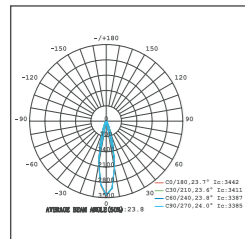

12W

Bowling Lamp

Code	Voltage	Power (W)	Lumen(lm) 3000/4000/6500K	Size (mm)	Packing QTY (pcs/CTN)
M20-MBO-A	DC48V	12	780/840/900	Ø50	30

12W

Cylinder Hanging Light

Code	Voltage	Power (W)	Lumen(lm) 3000/4000/6500K	Size (mm)	Packing QTY (pcs/CTN)
M20-DX7	DC48V	7	455/490/525	Ø49*H300	35
M20-DX12	DC48V	12	780/840/900	Ø49*H300	35