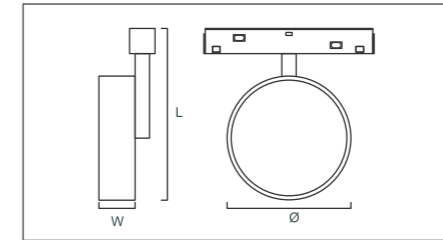

Code	Voltage	Power (W)	Lumen(lm) 3000/4000/6500K	Size (mm)	Packing QTY (pcs/CTN)
M20-RD9	DC48V	9	585/630/675	Ø100*W30*L135	30
M20-RD15	DC48V	15	975/1050/1125	Ø120*W30*L155	30
M20-RD24	DC48V	24	1560/1680/1800	Ø140*W30*L175	30

12W

Spot Track Light