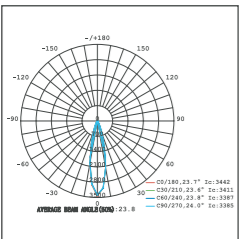

Folding Flood Light

Code	Voltage	Power (W)	Lumen(lm) 3000/4000/6500K	Size (mm)	Packing QTY (pcs/CTN)
M20-ZD06D	DC48V	6	390/420/450	L117*W22m*H87mm	30
M20-ZD12D	DC48V	12	780/840/900	L230*W22m*H87mm	30
M20-ZD18D	DC48V	18	1170/1260/1350	L330*W22m*H87mm	30

12W

Folding Grille Light

Code	Voltage	Power (W)	Lumen(lm) 3000/4000/6500K	Size (mm)	Packing QTY (pcs/CTN)
M20-ZD06	DC48V	6	390/420/450	L117*W22m*H87mm	30
M20-ZD12	DC48V	12	780/840/900	L230*W22m*H87mm	30
M20-ZD18	DC48V	18	1170/1260/1350	L330*W22m*H87mm	30

12W

Round Flood Light

Code	Voltage	Power (W)	Lumen(lm) 3000/4000/6500K	Size (mm)	Packing QTY (pcs/CTN)
M20-RD9	DC48V	9	585/630/675	Ø100*W30*L135	30
M20-RD15	DC48V	15	975/1050/1125	Ø120*W30*L155	30
M20-RD24	DC48V	24	1560/1680/1800	Ø140*W30*L175	30

12W

Spot Track Light

Code	Voltage	Power (W)	Lumen(lm) 3000/4000/6500K	Size (mm)	Packing QTY (pcs/CTN)
M20-TR7	DC48V	7	455/490/525	Ø45*H110	50
M20-TR12	DC48V	12	780/840/900	Ø45*H110	50
M20-TR24	DC48V	24	1560/1680/1800	Ø55*H135	50

12W