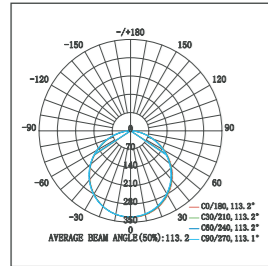

18W

Surface mounted

3D SERIES Frameless Panel

Code	Voltage	Power (W)	Lumen(lm) 3000/4000/6500K	Size (mm)	Cut-out (mm)	Packing QTY (pcs/CTN)
3D-RR10	AC85-265V	10	1000/1050/1100	Ø100x16	Ø50-70	100
3D-RR15	AC85-265V	15	1550/1600/1650	Ø120x16	Ø50-95	60
3D-RR22	AC85-265V	22	2200/2320/2420	Ø170x18	Ø50-140	40
3D-RR32	AC85-265V	32	3320/3420/3520	Ø220x18	Ø50-190	20