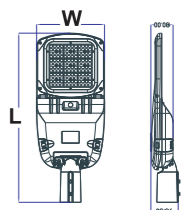

Code	Voltage	Power (W)	Lumen(lm) 3000/4000/6500K	Beam Angle	Size (mm)	Packing QTY (pcs/CTN)
SQ-30W	AC100-277V	30	4500/4800/5100	70X140°	512*176*98.5	1
SQ-50W	AC100-277V	50	7500/8000/8500	70X140°	560*196*98.5	1
SQ-100W	AC100-277V	100	15000/16000/17000	70X140°	610*245*98.5	1
SQ-150W	AC100-277V	150	22500/24000/25500	70X140°	661*245*98.5	1
SQ-200W	AC100-277V	200	30000/32000/34000	70X140°	712*300*98.5	1
SQ-300W	AC100-277V	300	45000/48000/51000	70X140°	715*340*98.5	1