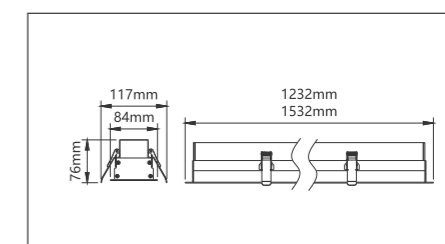

LED OFFICE LINEAR LIGHT

PV SERIES Plastic Office Linear Light - ECO

CRI≥80
SMD
25000H
110° Beam Angle
Non Dimmable
PVC Material

Code	Voltage	Power (W)	Lumen(lm) 3000/4000/6500K	Size (mm)	Packing QTY (pcs/CTN)
PV-1.2M-24W	AC185-265V	24	1080/1200/1320	L1200*W50*H40	25
PV-1.2M-36W	AC185-265V	36	1620/1800/1980	L1200*W70*H40	20
PV-1.2M-48W	AC185-265V	48	2160/2400/2640	L1200*W100*H40	20

LL57 SERIES Aluminum Office Linear Light- Premium

CRI≥80
SMD
25000H
Non Dimmable
Aluminum Material

Code	Voltage	Power (W)	Lumen(lm) 3000/4000/6500K	Beam Angle	Size (mm)	Cut-out (mm)	Packing QTY (pcs/CTN)
LL5760-20W	AC185-265V	20	2500/2600/2700	120°	L600*W50*H70	80x80	50
LL5790-30W	AC185-265V	30	3750/3900/4050	120°	L900*W50*H70	100x100	30
LL57120-40W	AC185-265V	40	5000/5200/5400	120°	L1200*W50*H70	120x120	18
LL57150-50W	AC185-265V	50	6250/6500/6750	120°	L1500*W50*H70	145x145	12