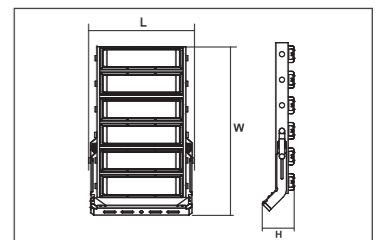

Code	Voltage	Power (W)	Lumen(lm) 3000/4000/6500K	Size (mm)	Packing QTY (pcs/CTN)
CULLINAN-300W	AC100-277V	300	37500/42500/40000	223*472*201	1
CULLINAN-600W	AC100-277V	600	75000/85000/80000	439*472*206	1
CULLINAN-900W	AC100-277V	900	112500/127500/120000	624*472*209	1
CULLINAN-1200W	AC100-277V	1200	150000/170000/160000	809*472*215	1
CULLINAN-1500W	AC100-277V	1500	187500/212500/200000	994*472*215	1
CULLINAN-1800W	AC100-277V	1800	225000/255000/240000	865*692*189	1