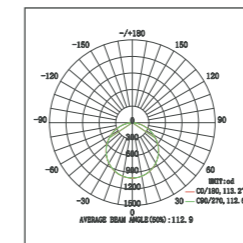

BFM SERIES LED Track Light - ECO

Code	Voltage	Power (W)	Lumen(lm) 3000/4000/6500K	Beam Angle	Size (mm)	Packing QTY (pcs/CTN)
BFM-10W	AC185-265V	6.5	487/520/552	24°/36°/15°	Ø60*100	100
BFM-20W	AC185-265V	10.5	787/840/892	24°/36°/15°	Ø77*105	100
BFM-30W	AC185-265V	19	1425/1520/1615	24°/36°/15°	Ø89*130	50

EXB SERIES LED Track Light - Premium

Code	Voltage	Power (W)	Lumen(lm) 3000/4000/6500K	Beam Angle	Size (mm)	Packing QTY (pcs/CTN)
EXB-20W	AC185-265V	20	1700/1800/1900	24°/36°/15°	Ø56x136	50
EXB-30W	AC185-265V	30	2550/2700/2850	24°/36°/15°	Ø67x158	40
EXB-40W	AC185-265V	40	3400/3600/3800	24°/36°/15°	Ø77*169	30
EXB-50W	AC185-265V	50	4250/4500/4750	24°/36°/15°	Ø88*180	20

LUGA SERIES Recessed Linear Spot Light

Code	Voltage	Power (W)	Lumen(lm) 3000/4000/6500K	Beam Angle	Size (mm)	Packing QTY (pcs/CTN)
LUGA-10G / D	AC185-265V	10	750/800/850	G=24° / D=120°	L200*W35*H60	50
LUGA-20G / D	AC185-265V	20	1500/1600/1700	G=24° / D=120°	L335*W35*H60	30
LUGA-30G / D	AC185-265V	30	2250/2400/2550	G=24° / D=120°	L465*W35*H60	30
LUGA-40G / D	AC185-265V	40	3000/3200/3400	G=24° / D=120°	L598*W35*H60	30

10W

DL66 & DL68 & DL36 LED Track Linear Light