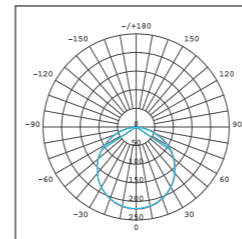

Code	Voltage	Power (W)	Lumen(lm) 3000/4000/6500K	Size (mm)	Packing QTY (pcs/CTN)
M20-FT500	DC48V	10	650/700/750	Ø22*L500	10
M20-FT1000	DC48V	20	1300/1400/1500	Ø22*L500	10