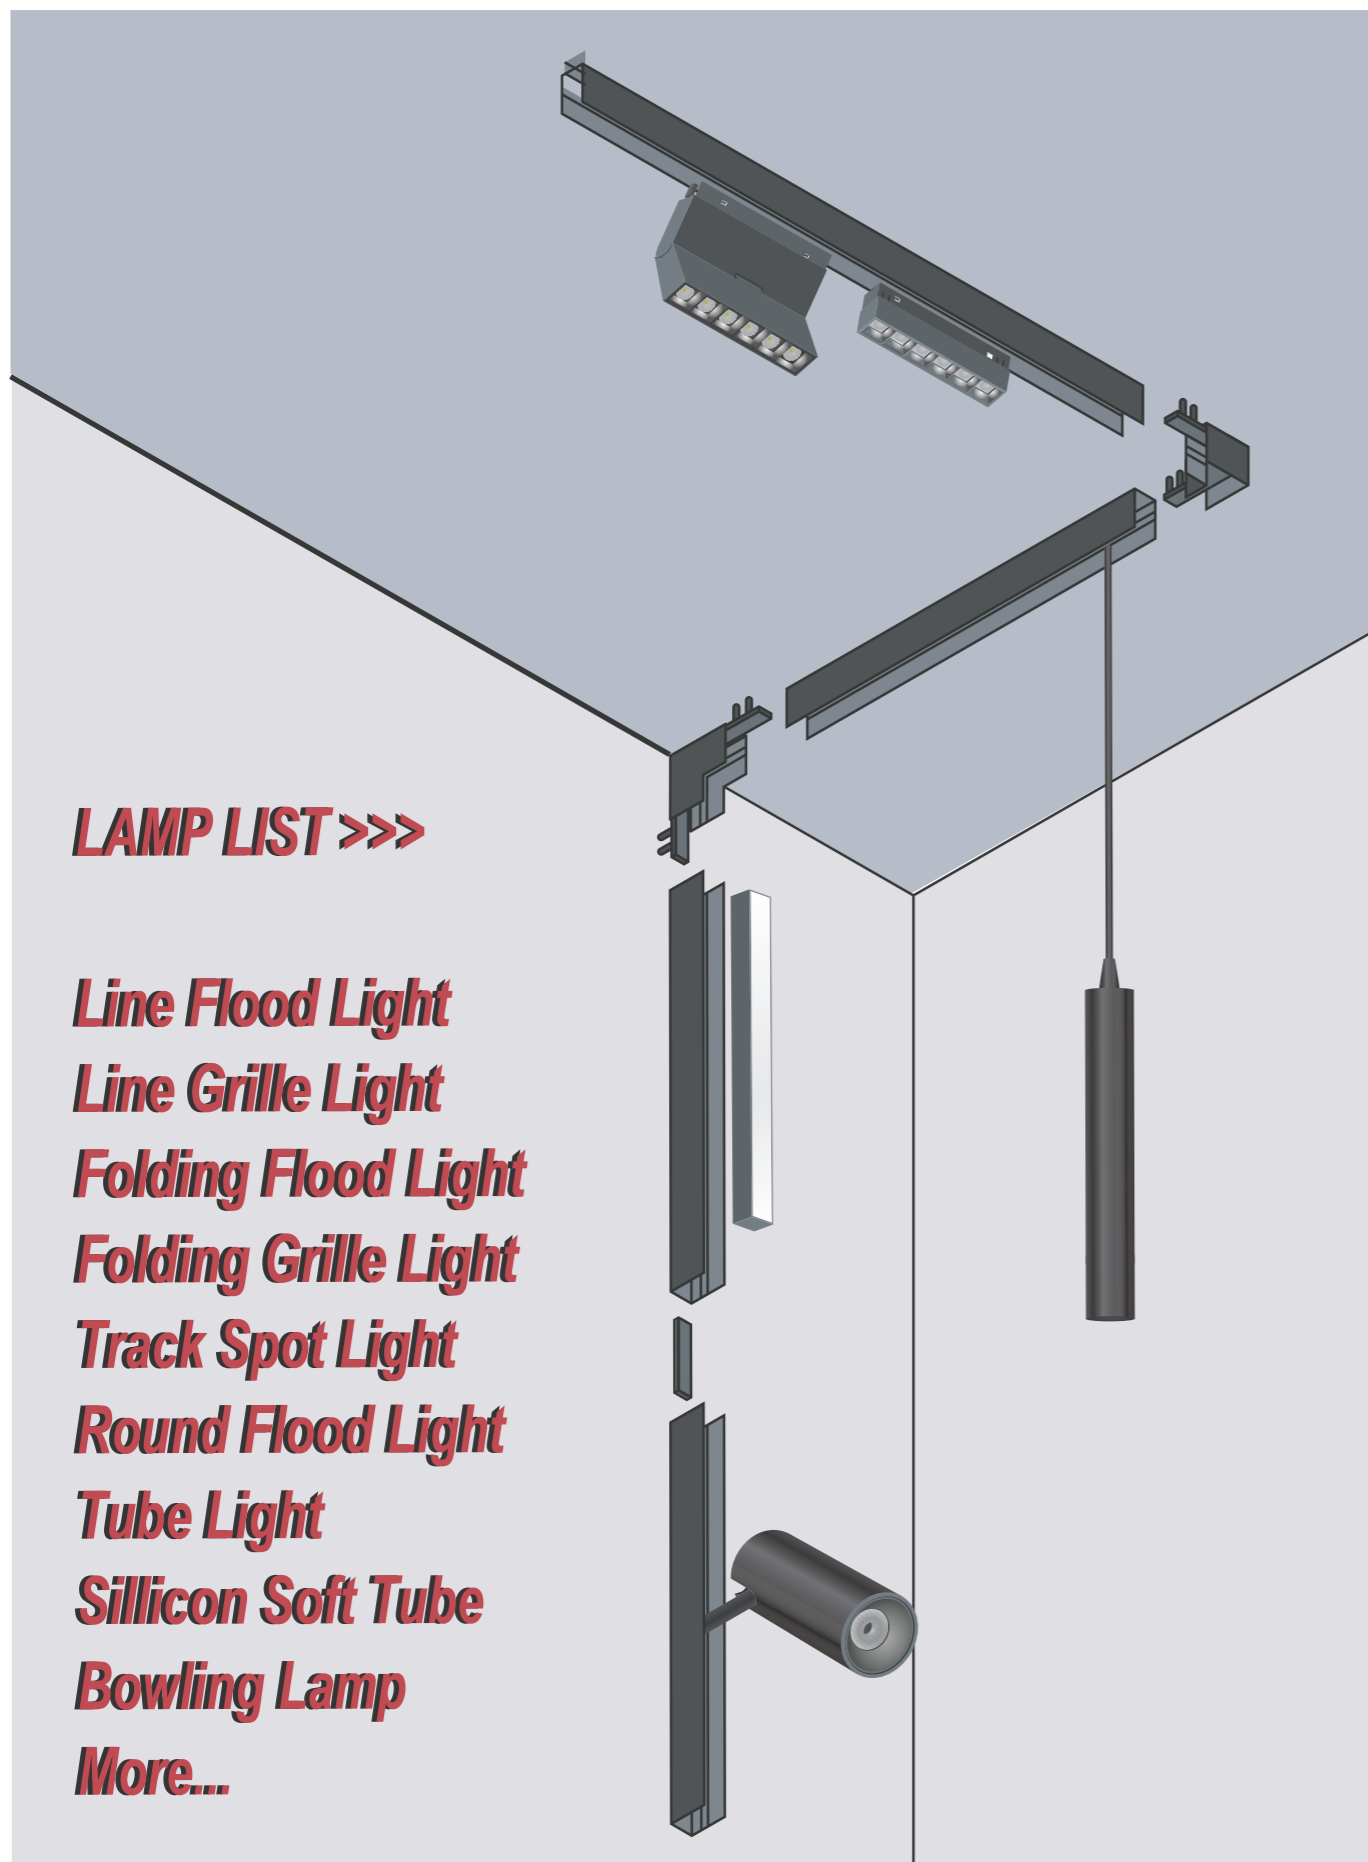

M20 Accessories

M20-IM (Input Module)

M20-SC (Straight Connector)

M20-SC2 (Straight Connector-No Wire)

M20-CC (Corner Connector)

M20-CP (Connection Plate)

M20-HW (Hanging Wire)

M20-D100W / 200W / 300W (Power Supply | Smart Driver Optional)

LAMP LIST >>>

- Line Flood Light**
- Line Grille Light**
- Folding Flood Light**
- Folding Grille Light**
- Track Spot Light**
- Round Flood Light**
- Tube Light**
- Silicon Soft Tube**
- Bowling Lamp**
- More...**