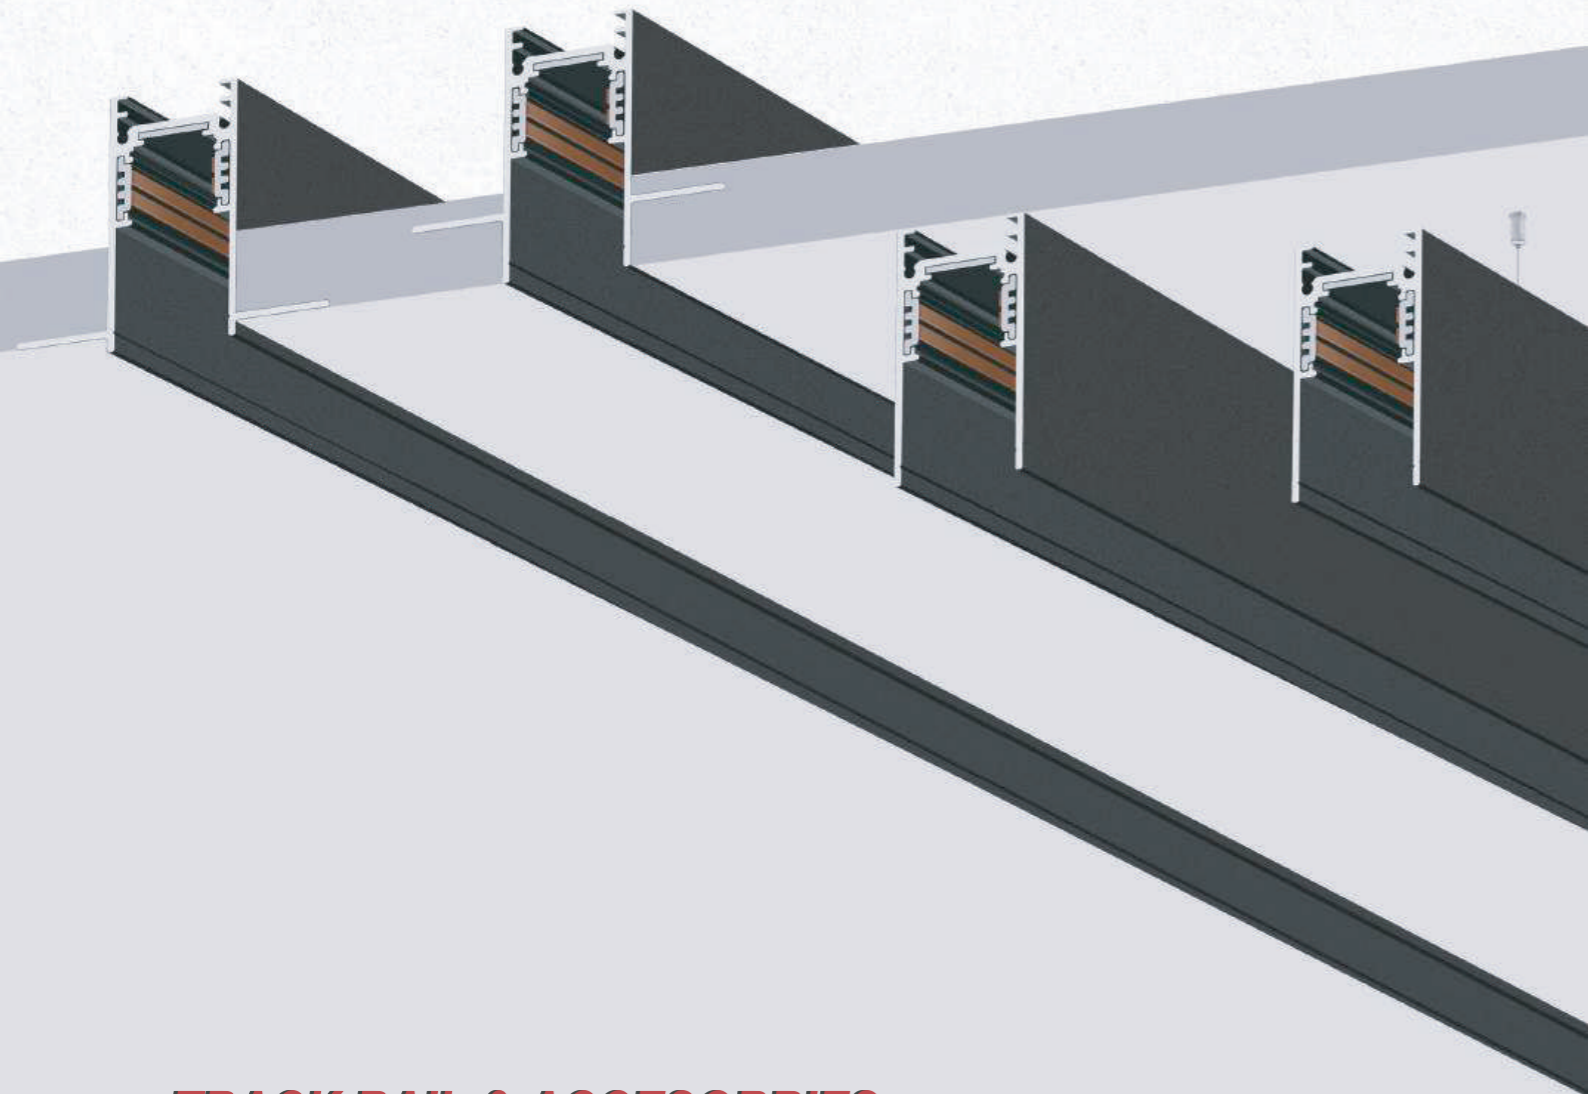

48W

Suspension

Recessed Frame

M20 LED MAGNETIC TRACK LIGHT

TRACK RAIL & ACCESORRIES

Surface Track
Recessed Track
Trimless Recessed Track
L Cornors (Same Surface)
C Cornors (Wall to Ceiling)
Connectors

M20-TR-MZ Surface Track