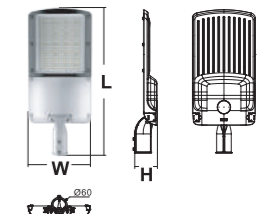

Code	Voltage	Power (W)	Lumen(lm) 3000/4000/6500K	Beam Angle	Size (mm)	Packing QTY (pcs/CTN)
SK-30W	AC100-277V	30	4500/4800/5100	70X140°	615*240*150	1
SK-60W	AC100-277V	60	9000/9600/10200	70X140°	615*240*150	1
SK-80W	AC100-277V	80	12000/12800/13600	70X140°	625*290*150	1
SK-120W	AC100-277V	120	18000/19200/20400	70X140°	625*290*150	1
SK-150W	AC100-277V	150	22500/24000/25500	70X140°	730*290*150	1
SK-180W	AC100-277V	180	27000/28800/30600	70X140°	730*290*150	1
SK-200W	AC100-277V	200	30000/32000/34000	70X140°	735*335*150	1
SK-250W	AC100-277V	250	37500/40000/42500	70X140°	735*335*150	1
SK-300W	AC100-277V	300	45000/48000/51000	70X140°	815*365*150	1
SK-320W	AC100-277V	320	48000/51200/54400	70X140°	815*365*150	1