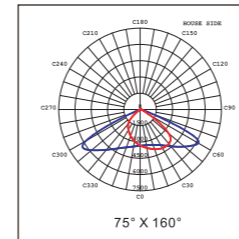

LED SOLAR LIGHT

MEGA SERIES LED Solar Street Light

Code	Power (W)	Lumen(lm) 6500/7000K	Beam Angle	LiFePO4 Battery (AH)	Size (mm)	Solar Panel	Packing QTY (pcs/CTN)
MEGA-40W	16W	2880	70X140°	3.2V x 40AH	697*361*209	18V 40W 674*336mm	1
MEGA-60W	22W	3960	70X140°	3.2V x 50AH	846*361*209	18V 50W 820*336mm	1
MEGA-80W	30W	5400	70X140°	3.2V x 60AH	1096x361x209	18V 65W 1070x336mm	1

KING SERIES LED Solar Street Light

Code	Power (W)	Lumen(lm) 6500/7000K	Beam Angle	LiFePO4 Battery (AH)	Size (mm)	Solar Panel	Packing QTY (pcs/CTN)
KING-30W	3.5W	350	70X140°	3.2V x 4.5AH	390*194*58	6W/6V 301*187mm	1
KING-60W	5W	500	70X140°	3.2V x 5.5AH	485*218*58	8W/6V 397*211mm	1
KING-90W	10.5W	1050	70X140°	3.2V x 9AH	624*230*58	12W/6V 507*231mm	1
KING-120W	12.5W	1250	70X140°	3.2V x 12AH	725*240*58	15W/6V 608*231mm	1
KING-150W	16W	1600	70X140°	3.2V x 15AH	822*240*58	18W/6V 708*231mm	1