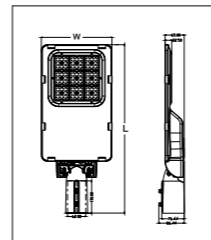

SJ SERIES LED Street Light

Code	Voltage	Power (W)	Lumen(lm) 3000/4000/6500K	Beam Angle	Size (mm)	Packing QTY (pcs/CTN)
SJ-50W	AC100-277V	50	7000/7500/8000	70X140°	472*178*65	1
SJ-80W	AC100-277V	80	11200/12000/12800	70X140°	545*200*65	1
SJ-100W	AC100-277V	100	14000/15000/16000	70X140°	573*240*65	1
SJ-150W	AC100-277V	150	21000/22500/24000	70X140°	642*258*65	1
SJ-200W	AC100-277V	200	28000/30000/32000	70X140°	657*298*65	1

SD SERIES LED Street Light

Code	Voltage	Power (W)	Lumen(lm) 3000/4000/6500K	Beam Angle	Size (mm)	Packing QTY (pcs/CTN)
SD-100W	AC100-277V	100	13500/14000/14500	70x140°	L430*W300*H145	1
SD-150W	AC100-277V	150	20250/21000/21750	70x140°	L430*W300*H145	1
SD-200W	AC100-277V	200	27000/28000/29000	70x140°	L522*W300*H145	1
SD-240W	AC100-277V	240	32400/33600/34800	70x140°	L522*W300*H145	1
SD-300W	AC100-277V	300	40500/42000/43500	70x140°	L690*W300*H145	1
SD-400W	AC100-277V	400	54000/56000/58000	70x140°	L690*W300*H145	1

100W

Street Light More Options

SL01 Series
Power: 50 / 100 / 120 / 150 / 180 / 200W
Beam Angle: 75° x 160°
Color Temp.: 3000K / 4000K / 5700K / 6500K
Control Gear: 0-10V / DALI / Light / Motion Sensor

SL02 Series
Power: 20/30/50/60/100/120/150/180/200/250W
Beam Angle: 75° x 160°
Color Temp.: 3000K / 4000K / 5700K / 6500K
Control Gear: 0-10V / DALI / Light / Motion Sensor

SL03 Series
Power: 30/50/60/100/120/150/200/250W
Beam Angle: 70° x 140°
Color Temp.: 3000K / 4000K / 5700K / 6500K
Control Gear: 0-10V / DALI / Light / Motion Sensor

SL04 Series
Power: 30/50/50/100/150/200/250W
Beam Angle: 70° x 140°
Color Temp.: 3000K / 4000K / 5700K / 6500K
Control Gear: 0-10V / DALI / Light / Motion Sensor