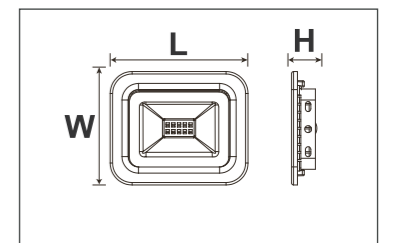

LED FLOOD LIGHT

UNI SERIES LED Flood Light

Code	Voltage	Power (W)	Lumen(lm) 3000/4000/6500K	Size (mm)	Packing QTY (pcs/CTN)
UNI-10W	AC100-265V	10	70/80/90	100*82*28	60
UNI-20W	AC100-265V	20	140/160/180	125*102*28	48
UNI-30W	AC100-265V	30	240/270/300	160*128*28	40
UNI-50W	AC100-265V	50	400/450/500	185*150*28	28
UNI-70W	AC100-265V	70	490/560/700	238*180*28	20
UNI-100W	AC100-265V	100	800/900/1000	283*210*32	16
UNI-150W	AC100-265V	150	12000/13500/15000	335*250*32	10
UNI-200W	AC100-265V	200	16000/18000/20000	400*290*32	8
UNI-300W	AC100-265V	300	24000/27000/30000	505*340*40	5

ENKI SERIES LED Flood Light

Code	Voltage	Power (W)	Lumen(lm) 3000/4000/6500K	Size (mm)	Packing QTY (pcs/CTN)
ENKI-10W	AC90-440V	10	70/80/90	110*90*24	60
ENKI-20W	AC90-440V	20	140/160/180	123*94*24	40
ENKI-30W	AC90-440V	30	240/270/300	162*123*25	30
ENKI-50W	AC90-440V	50	400/450/500	218*160*25	30
ENKI-100W	AC90-440V	100	490/560/700	285*205*26	20
ENKI-150W	AC90-440V	150	800/900/1000	350*250*26	20
ENKI-200W	AC90-440V	200	12000/13500/15000	390*280*26	10
ENKI-300W	AC90-440V	300	16000/18000/20000	430*320*28	5
ENKI-400W	AC90-440V	400	24000/27000/30000	470*360*28	5