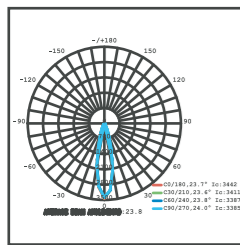

12W

Recessed

ELE SERIES LED Gimbal Spot Light

Code	Voltage	Power (W)	Lumen(lm) 3000/4000/6500K	Beam Angle	Size (mm)	Cut-out (mm)	Packing QTY (pcs/CTN)
ELE-10W	AC185-265V	10	750/800/850	15°/24°/50°	Ø90*45	Ø70	48
ELE-20W	AC185-265V	20	1500/1600/1700	15°/24°/50°	Ø110*57	Ø90	36
ELE-30W	AC185-265V	30	2250/2400/2550	15°/24°/50°	Ø130*63	Ø115	18
ELE-40W	AC185-265V	40	3000/3200/3400	15°/24°/50°	Ø165*75	Ø145	12