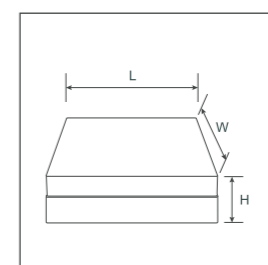

3D SERIES Frameless Panel

Code	Voltage	Power (W)	Lumen(lm) 3000/4000/6500K	Size (mm)	Cut-out (mm)	Packing QTY (pcs/CTN)
3D-RR10	AC85-265V	10	1000/1050/1100	Ø100x16	Ø50-70	100
3D-RR15	AC85-265V	15	1550/1600/1650	Ø120x16	Ø50-95	60
3D-RR22	AC85-265V	22	2200/2320/2420	Ø170x18	Ø50-140	40
3D-RR32	AC85-265V	32	3320/3420/3520	Ø220x18	Ø50-190	20

Code	Voltage	Power (W)	Lumen(lm) 3000/4000/6500K	Size (mm)	Cut-out (mm)	Packing QTY (pcs/CTN)
3D-RS10	AC85-265V	10	1000/1050/1100	100x100x16	50-70	100
3D-RS15	AC85-265V	15	1550/1600/1650	120x120x16	50-95	60
3D-RS22	AC85-265V	22	2200/2320/2420	170x170x18	50-140	40
3D-RS32	AC85-265V	32	3320/3420/3520	220x220x18	50-190	20

Code	Voltage	Power (W)	Lumen(lm) 3000/4000/6500K	Size (mm)	Packing QTY (pcs/CTN)
3D-MR18	AC85-265V	18	1500/1600/1700	Ø120x42	60
3D-MR24	AC85-265V	24	2040/2140/2240	Ø170x42	40
3D-MR36	AC85-265V	36	3200/3310/3420	Ø225x42	20
3D-MR48	AC85-265V	48	4700/4800/4900	Ø300x42	10

Code	Voltage	Power (W)	Lumen(lm) 3000/4000/6500K	Size (mm)	Packing QTY (pcs/CTN)
3D-MS18	AC85-265V	18	1500/1600/1700	120x120x42	60
3D-MS24	AC85-265V	24	2040/2140/2240	170x170x42	40
3D-MS36	AC85-265V	36	3200/3310/3420	225x225x42	20
3D-MS48	AC85-265V	48	4700/4800/4900	300x300x42	10