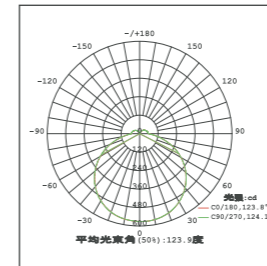

3D SERIES Frameless Panel

Code	Voltage	Power (W)	Lumen(lm) 3000/4000/6500K	Size (mm)	Cut-out (mm)	Packing QTY (pcs/CTN)
3D-RR10	AC85-265V	10	1000/1050/1100	Ø100x16	Ø50-70	100
3D-RR15	AC85-265V	15	1550/1600/1650	Ø120x16	Ø50-95	60
3D-RR22	AC85-265V	22	2200/2320/2420	Ø170x18	Ø50-140	40
3D-RR32	AC85-265V	32	3320/3420/3520	Ø220x18	Ø50-190	20

Code	Voltage	Power (W)	Lumen(lm) 3000/4000/6500K	Size (mm)	Cut-out (mm)	Packing QTY (pcs/CTN)
3D-RS10	AC85-265V	10	1000/1050/1100	100x100x16	50-70	100
3D-RS15	AC85-265V	15	1550/1600/1650	120x120x16	50-95	60
3D-RS22	AC85-265V	22	2200/2320/2420	170x170x18	50-140	40
3D-RS32	AC85-265V	32	3320/3420/3520	220x220x18	50-190	20

Code	Voltage	Power (W)	Lumen(lm) 3000/4000/6500K	Size (mm)	Packing QTY (pcs/CTN)
3D-MR18	AC85-265V	18	1500/1600/1700	Ø120x42	60
3D-MR24	AC85-265V	24	2040/2140/2240	Ø170x42	40
3D-MR36	AC85-265V	36	3200/3310/3420	Ø225x42	20
3D-MR48	AC85-265V	48	4700/4800/4900	Ø300x42	10

24W

Code	Voltage	Power (W)	Lumen(lm) 3000/4000/6500K	Size (mm)	Packing QTY (pcs/CTN)
3D-MS18	AC85-265V	18	1500/1600/1700	120x120x42	60
3D-MS24	AC85-265V	24	2040/2140/2240	170x170x42	40
3D-MS36	AC85-265V	36	3200/3310/3420	225x225x42	20
3D-MS48	AC85-265V	48	4700/4800/4900	300x300x42	10