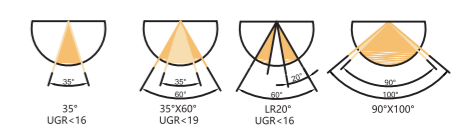

BFM SERIES LED Track Light - ECO

Code	Voltage	Power (W)	Lumen(lm) 3000/4000/6500K	Beam Angle	Size (mm)	Packing QTY (pcs/CTN)
BFM-10W	AC185-265V	6.5	487/520/552	24°/36°/15°	Ø60*100	100
BFM-20W	AC185-265V	10.5	787/840/892	24°/36°/15°	Ø77*105	100
BFM-30W	AC185-265V	19	1425/1520/1615	24°/36°/15°	Ø89*130	50

EXB SERIES LED Track Light - Premium

Code	Voltage	Power (W)	Lumen(lm) 3000/4000/6500K	Beam Angle	Size (mm)	Packing QTY (pcs/CTN)
EXB-20W	AC185-265V	20	1700/1800/1900	24°/36°/15°	Ø56x136	50
EXB-30W	AC185-265V	30	2550/2700/2850	24°/36°/15°	Ø67x158	40
EXB-40W	AC185-265V	40	3400/3600/3800	24°/36°/15°	Ø77*169	30
EXB-50W	AC185-265V	50	4250/4500/4750	24°/36°/15°	Ø88*180	20

LUGA SERIES Recessed Linear Spot Light

Code	Voltage	Power (W)	Lumen(lm) 3000/4000/6500K	Beam Angle	Size (mm)	Packing QTY (pcs/CTN)
LUGA-10G / D	AC185-265V	10	750/800/850	G=24° / D=120°	L200*W35*H60	50
LUGA-20G / D	AC185-265V	20	1500/1600/1700	G=24° / D=120°	L335*W35*H60	30
LUGA-30G / D	AC185-265V	30	2250/2400/2550	G=24° / D=120°	L465*W35*H60	30
LUGA-40G / D	AC185-265V	40	3000/3200/3400	G=24° / D=120°	L598*W35*H60	30

DL66 & DL68 & DL36 LED Track Linear Light