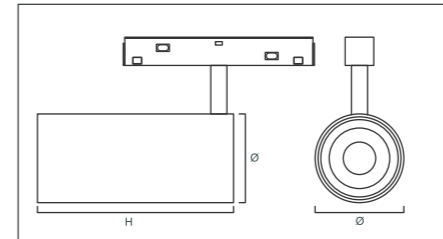

Folding Flood Light

Code	Voltage	Power (W)	Lumen(lm) 3000/4000/6500K	Size (mm)	Packing QTY (pcs/CTN)
M20-ZD06D	DC48V	6	390/420/450	L117*W22m*H87mm	30
M20-ZD12D	DC48V	12	780/840/900	L230*W22m*H87mm	30
M20-ZD18D	DC48V	18	1170/1260/1350	L330*W22m*H87mm	30

12W

Folding Grille Light

Code	Voltage	Power (W)	Lumen(lm) 3000/4000/6500K	Size (mm)	Packing QTY (pcs/CTN)
M20-ZD06	DC48V	6	390/420/450	L117*W22m*H87mm	30
M20-ZD12	DC48V	12	780/840/900	L230*W22m*H87mm	30
M20-ZD18	DC48V	18	1170/1260/1350	L330*W22m*H87mm	30

12W

Round Flood Light

Code	Voltage	Power (W)	Lumen(lm) 3000/4000/6500K	Size (mm)	Packing QTY (pcs/CTN)
M20-RD9	DC48V	9	585/630/675	Ø100*W30*L135	30
M20-RD15	DC48V	15	975/1050/1125	Ø120*W30*L155	30
M20-RD24	DC48V	24	1560/1680/1800	Ø140*W30*L175	30

12W

Spot Track Light

Code	Voltage	Power (W)	Lumen(lm) 3000/4000/6500K	Size (mm)	Packing QTY (pcs/CTN)
M20-TR7	DC48V	7	455/490/525	Ø45*H110	50
M20-TR12	DC48V	12	780/840/900	Ø45*H110	50
M20-TR24	DC48V	24	1560/1680/1800	Ø55*H135	50

12W