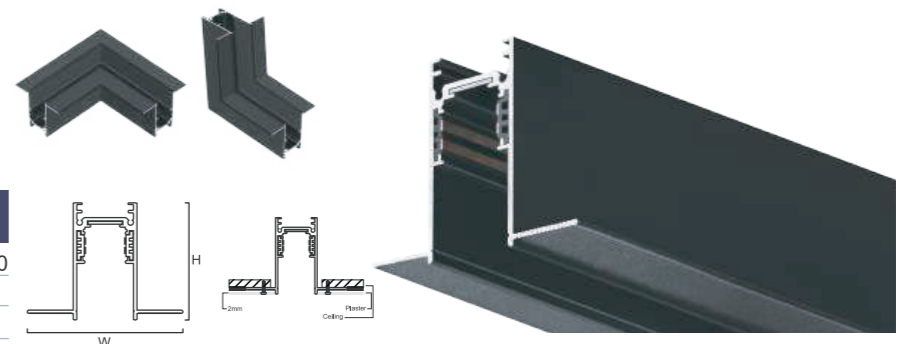

Code	Size (mm)
M20-TR-MZ	W27*H51*L1000 / 2000 / 3000
M20-L-MZ	
M20-C-MZ	

M20-TR-YM Recessed Track

Code	Size (mm)
M20-TR-YM	W59*H47*L1000 / 2000 / 3000
M20-L-YM	
M20-C-YM	

M20-TR-PH Recessed Track

Code	Size (mm)
M20-TR-PH	W59*H47*L1000 / 2000 / 3000
M20-L-PH	
M20-C-PH	