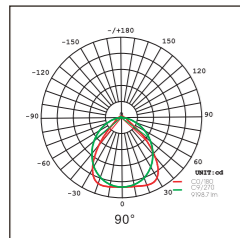

LED SPORTS STADIUM LIGHT

WRAITH SERIES LED Sport Stadium Light

Code	Voltage	Power (W)	Lumen(lm) 3000/4000/6500K	Size (mm)	Packing QTY (pcs/CTN)
WRAITH-250W	AC100-277V	250	37500/42500/40000	223*472*201	1
WRAITH-500W	AC100-277V	500	75000/85000/80000	439*472*206	1
WRAITH-750W	AC100-277V	750	112500/127500/120000	624*472*209	1
WRAITH-1000W	AC100-277V	1000	150000/170000/160000	809*472*215	1
WRAITH-1250W	AC100-277V	1250	187500/212500/200000	994*472*215	1
WRAITH-1500W	AC100-277V	1500	225000/255000/240000	865*692*189	1
WRAITH-2000W	AC100-277V	2000	300000/340000/320000	865*882*189	1
WRAITH-2500W	AC100-277V	2500	375000/425000/400000	865*1072*189	1