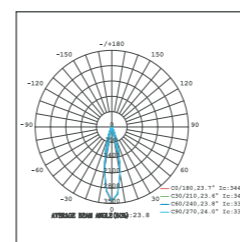

10W

Recessed

HELI SERIES Pull-Out Ceiling Spot Light

Code	Voltage	Power (W)	Lumen(lm) 3000/4000/6500K	Beam Angle	Size (mm)	Cut-out (mm)	Packing QTY (pcs/CTN)
HELI-R/S12W	AC185-265V	12	1020/1080/1140	15°/24°/50°	90x90x92	80x80	50
HELI-R/S20W	AC185-265V	20	1700/1800/1900	15°/24°/50°	115x115x120	100x100	30
HELI-R/S30W	AC185-265V	30	2550/2700/2850	15°/24°/50°	140x140x145	120x120	18
HELI-R/S40W	AC185-265V	40	3400/3600/3800	15°/24°/50°	160x160x150	145x145	12
HELI-12W*2	AC185-265V	12*2	2040/2160/2280	15°/24°/50°	90x170x92	80x155	30
HELI-20W*2	AC185-265V	20*2	3400/3600/3800	15°/24°/50°	115x210x120	100x190	18
HELI-30W*2	AC185-265V	30*2	5100/5400/5700	15°/24°/50°	140x255x145	120x235	8
HELI-40W*2	AC185-265V	40*2	6800/7200/7600	15°/24°/50°	160x320x150	145x300	6