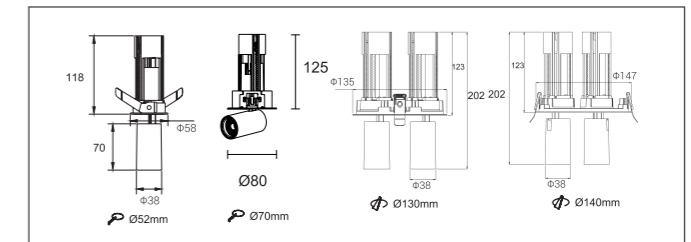

Recessed

LINA SERIES Telescopic Spotlight