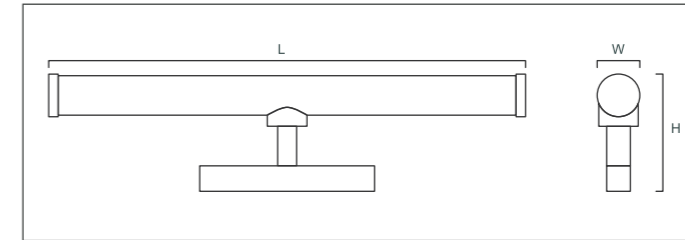

Code	Voltage	Power (W)	Lumen(lm) 3000/4000/6500K	Size (mm)	Packing QTY (pcs/CTN)
M20-TUBE10	DC48V	10	650/700/750	Ø87*W25*L300	30
M20-TUBE20	DC48V	20	1300/1400/1500	Ø87*W25*L600	30
M20-TUBE30	DC48V	30	1950/2100/2250	Ø87*W25*L900	30