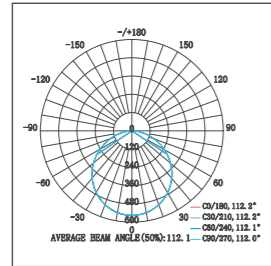

3D SERIES Frameless Panel

Code	Voltage	Power (W)	Lumen(lm) 3000/4000/6500K	Size (mm)	Cut-out (mm)	Packing QTY (pcs/CTN)
3D-RR10	AC85-265V	10	1000/1050/1100	Ø100x16	Ø50-70	100
3D-RR15	AC85-265V	15	1550/1600/1650	Ø120x16	Ø50-95	60
3D-RR22	AC85-265V	22	2200/2320/2420	Ø170x18	Ø50-140	40
3D-RR32	AC85-265V	32	3320/3420/3520	Ø220x18	Ø50-190	20

15W

Code	Voltage	Power (W)	Lumen(lm) 3000/4000/6500K	Size (mm)	Cut-out (mm)	Packing QTY (pcs/CTN)
3D-RS10	AC85-265V	10	1000/1050/1100	100x100x16	50-70	100
3D-RS15	AC85-265V	15	1550/1600/1650	120x120x16	50-95	60
3D-RS22	AC85-265V	22	2200/2320/2420	170x170x18	50-140	40
3D-RS32	AC85-265V	32	3320/3420/3520	220x220x18	50-190	20

Code	Voltage	Power (W)	Lumen(lm) 3000/4000/6500K	Size (mm)	Packing QTY (pcs/CTN)
3D-MR18	AC85-265V	18	1500/1600/1700	Ø120x42	60
3D-MR24	AC85-265V	24	2040/2140/2240	Ø170x42	40
3D-MR36	AC85-265V	36	3200/3310/3420	Ø225x42	20
3D-MR48	AC85-265V	48	4700/4800/4900	Ø300x42	10

Code	Voltage	Power (W)	Lumen(lm) 3000/4000/6500K	Size (mm)	Packing QTY (pcs/CTN)
3D-MS18	AC85-265V	18	1500/1600/1700	120x120x42	60
3D-MS24	AC85-265V	24	2040/2140/2240	170x170x42	40
3D-MS36	AC85-265V	36	3200/3310/3420	225x225x42	20
3D-MS48	AC85-265V	48	4700/4800/4900	300x300x42	10