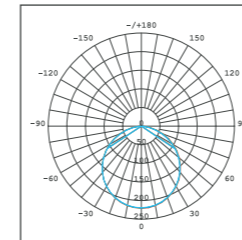

Code	Voltage	Power (W)	Lumen(lm) 3000/4000/6500K	Size (mm)	Packing QTY (pcs/CTN)
M20-TUBE10	DC48V	10	650/700/750	Ø87*W25*L300	30
M20-TUBE20	DC48V	20	1300/1400/1500	Ø87*W25*L600	30
M20-TUBE30	DC48V	30	1950/2100/2250	Ø87*W25*L900	30