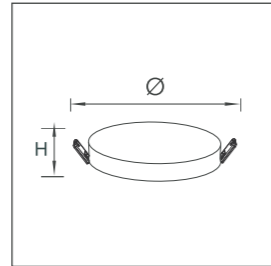

3D SERIES Frameless Panel

Code	Voltage	Power (W)	Lumen(lm) 3000/4000/6500K	Size (mm)	Cut-out (mm)	Packing QTY (pcs/CTN)
3D-RR10	AC85-265V	10	1000/1050/1100	Ø100x16	Ø50-70	100
3D-RR15	AC85-265V	15	1550/1600/1650	Ø120x16	Ø50-95	60
3D-RR22	AC85-265V	22	2200/2320/2420	Ø170x18	Ø50-140	40
3D-RR32	AC85-265V	32	3320/3420/3520	Ø220x18	Ø50-190	20

Recessed

Code	Voltage	Power (W)	Lumen(lm) 3000/4000/6500K	Size (mm)	Cut-out (mm)	Packing QTY (pcs/CTN)
3D-RS10	AC85-265V	10	1000/1050/1100	100x100x16	50-70	100
3D-RS15	AC85-265V	15	1550/1600/1650	120x120x16	50-95	60
3D-RS22	AC85-265V	22	2200/2320/2420	170x170x18	50-140	40
3D-RS32	AC85-265V	32	3320/3420/3520	220x220x18	50-190	20

Code	Voltage	Power (W)	Lumen(lm) 3000/4000/6500K	Size (mm)	Packing QTY (pcs/CTN)
3D-MR18	AC85-265V	18	1500/1600/1700	Ø120x42	60
3D-MR24	AC85-265V	24	2040/2140/2240	Ø170x42	40
3D-MR36	AC85-265V	36	3200/3310/3420	Ø225x42	20
3D-MR48	AC85-265V	48	4700/4800/4900	Ø300x42	10

Code	Voltage	Power (W)	Lumen(lm) 3000/4000/6500K	Size (mm)	Packing QTY (pcs/CTN)
3D-MS18	AC85-265V	18	1500/1600/1700	120x120x42	60
3D-MS24	AC85-265V	24	2040/2140/2240	170x170x42	40
3D-MS36	AC85-265V	36	3200/3310/3420	225x225x42	20
3D-MS48	AC85-265V	48	4700/4800/4900	300x300x42	10