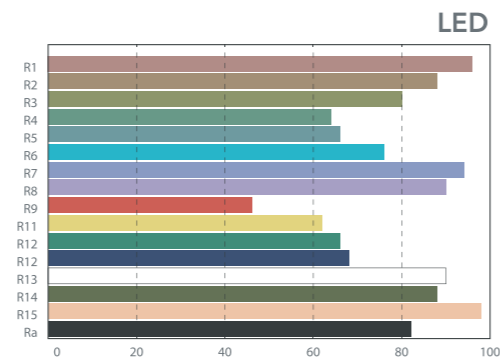

LED

Basic knowledge

Definition of led life

incandescent bulb, fluorescent lamp can be easily broken caused by electric shock, while led lamp can still work even after 40000h, only luminous decays as time goes.

Used for Close Range illumination

Non-ultraviolet radiation and infrared rays, alleviate the fades and degradation of the subject.

Lower heated when shines closely. Suitable for less heat-resisted product and commercial lighting.

Suitable for outdoor lighting

Anti-mosquito and insects

Led lamp is Non ultraviolet which cannot be sensed by mosquito and other inserts.

CRI / Ra 80+

LED Ra Comparison

Ra 80+
Our LED

Other LED

CONTENTS

<i>LED SMALL PANEL LIGHT</i>	<i>01</i>
<i>LED BIG PANEL LIGHT</i>	<i>07</i>
<i>LED DOWN LIGHT</i>	<i>11</i>
<i>LED TRACK LIGHT</i>	<i>22</i>
<i>LED SUPER MARKET TRACK LIGHT</i>	<i>27</i>
<i>LED OFFICE LINEAR LIGHT</i>	<i>29</i>
<i>M20 LED MAGNETIC TRACK LIGHT</i>	<i>31</i>
<i>LED TRI-PROOF LIGHT</i>	<i>43</i>
<i>LED UFO HIGH BAY LIGHT</i>	<i>45</i>
<i>LED FLOOD LIGHT</i>	<i>49</i>
<i>LED STREET LIGHT</i>	<i>53</i>
<i>LED SOLAR LIGHT</i>	<i>57</i>
<i>LED SPORTS STADIUM LIGHT</i>	<i>61</i>