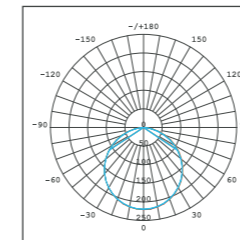

Code	Voltage	Power (W)	Lumen(lm) 3000/4000/6500K	Size (mm)	Packing QTY (pcs/CTN)
M20-S12	DC48V	12	780/840/900	L300*W22*H25mm	50
M20-S24	DC48V	24	1560/1680/1800	L600*W22*H25mm	50
M20-S36	DC48V	36	2340/2520/2700	L900*W22*H25mm	30
M20-S48	DC48V	48	3120/3360/3600	L1200*W22*H25mm	30
M20-L20D	DC48V	20	1300/1400/1500	L320*W300*H25mm	30
M20-L20DI	DC48V	20	1300/1400/1500	L320*W300*H25mm	30