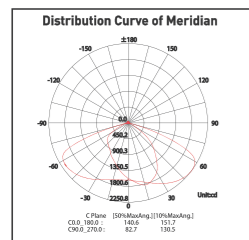

SJ SERIES LED Street Light

Code	Voltage	Power (W)	Lumen(lm) 3000/4000/6500K	Beam Angle	Size (mm)	Packing QTY (pcs/CTN)
SJ-50W	AC100-277V	50	7000/7500/8000	70X140°	472*178*65	1
SJ-80W	AC100-277V	80	11200/12000/12800	70X140°	545*200*65	1
SJ-100W	AC100-277V	100	14000/15000/16000	70X140°	573*240*65	1
SJ-150W	AC100-277V	150	21000/22500/24000	70X140°	642*258*65	1
SJ-200W	AC100-277V	200	28000/30000/32000	70X140°	657*298*65	1

SD SERIES LED Street Light

Code	Voltage	Power (W)	Lumen(lm) 3000/4000/6500K	Beam Angle	Size (mm)	Packing QTY (pcs/CTN)
SD-100W	AC100-277V	100	13500/14000/14500	70x140°	L430*W300*H145	1
SD-150W	AC100-277V	150	20250/21000/21750	70x140°	L430*W300*H145	1
SD-200W	AC100-277V	200	27000/28000/29000	70x140°	L522*W300*H145	1
SD-240W	AC100-277V	240	32400/33600/34800	70x140°	L522*W300*H145	1
SD-300W	AC100-277V	300	40500/42000/43500	70x140°	L690*W300*H145	1
SD-400W	AC100-277V	400	54000/56000/58000	70x140°	L690*W300*H145	1

100W

Street Light More Options

SL01 Series
Power: 50 / 100 / 120 / 150 / 180 / 200W
Beam Angle: 75° x 160°
Color Temp.: 3000K / 4000K / 5700K / 6500K
Control Gear: 0-10V / DALI / Light / Motion Sensor

SL02 Series
Power: 20/30/50/60/100/120/150/180/200/250W
Beam Angle: 75° x 160°
Color Temp.: 3000K / 4000K / 5700K / 6500K
Control Gear: 0-10V / DALI / Light / Motion Sensor

SL03 Series
Power: 30/50/60/100/120/150/200/250W
Beam Angle: 70° x 140°
Color Temp.: 3000K / 4000K / 5700K / 6500K
Control Gear: 0-10V / DALI / Light / Motion Sensor

SL04 Series
Power: 30/50/50/100/150/200/250W
Beam Angle: 70° x 140°
Color Temp.: 3000K / 4000K / 5700K / 6500K
Control Gear: 0-10V / DALI / Light / Motion Sensor