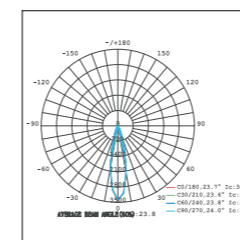

12W

Line Grille Light

CRI≥80
 SMD
 50000H
 24° Beam Angle
 Aluminum Material

Code	Voltage	Power (W)	Lumen(lm) 3000/4000/6500K	Size (mm)	Packing QTY (pcs/CTN)
M20-6T	DC48V	6	390/420/450	L110*W22*H25mm	100
M20-12T	DC48V	12	780/840/900	L220*W22*H25mm	50
M20-18T	DC48V	18	1170/1260/1350	L330*W22*H25mm	50
M20-24T	DC48V	24	1560/1680/1800	L440*W22*H25mm	50
M20-36T	DC48V	36	2340/2520/2700	L660*W22*H25mm	50
M20-L20G	DC48V	20	1300/1400/1500	L245*W220*H25mm	30
M20-L20GI	DC48V	20	1300/1400/1500	L245*W220*H25mm	30