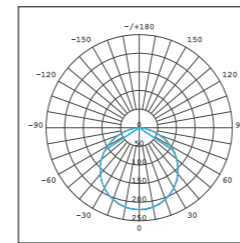

LED TRI-PROOF LIGHT

TRIPRO SERIES LED Tri-Proof Light

Code	Voltage	Power (W)	Lumen(lm) 3000/4000/6500K	Beam Angle	Size (mm)	Packing QTY (pcs/CTN)
TRIPRO-0.6M-20W	AC185-265V	20	2100/2200/2300	120°	L600*W80*H72	15
TRIPRO-1.2M-40W	AC185-265V	40	4200/4400/4600	120°	L1200*W80*H72	9
TRIPRO-1.5M-50W	AC185-265V	50	5250/5500/5750	120°	L1500*W80*H72	9
TRIPRO-1.8M-60W	AC185-265V	60	6300/6600/6900	120°	L1800*W80*H72	6

20W