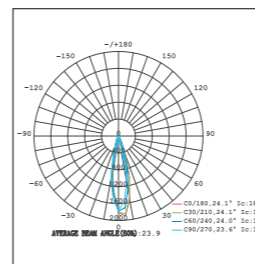

6W

Recessed

LINA SERIES Telescopic Spotlight

Code	Voltage	Power (W)	Lumen(lm) 3000/4000/6500K	Size (mm)	Cut-out (mm)	Packing QTY (pcs/CTN)
LINA-S6060-6W	AC185-265V	6	480/540/600	68x68xH123	60x60	30
LINA-S13060-2x6W	AC185-265V	6x2	960/1080/1200	135x68xH123	130x60	30
LINA-S19660-3x6W	AC185-265V	6x3	1440/1620/1800	200x68xH123	196x60	30