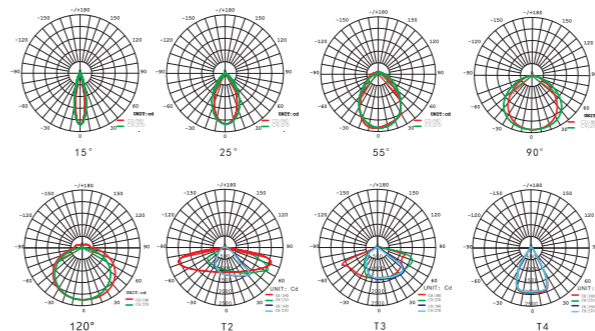

Code	Voltage	Power (W)	Lumen(lm) 3000/4000/6500K	Size (mm)	Packing QTY (pcs/CTN)
CULLINAN-300W	AC100-277V	300	37500/42500/40000	223*472*201	1
CULLINAN-600W	AC100-277V	600	75000/85000/80000	439*472*206	1
CULLINAN-900W	AC100-277V	900	112500/127500/120000	624*472*209	1
CULLINAN-1200W	AC100-277V	1200	150000/170000/160000	809*472*215	1
CULLINAN-1500W	AC100-277V	1500	187500/212500/200000	994*472*215	1
CULLINAN-1800W	AC100-277V	1800	225000/255000/240000	865*692*189	1