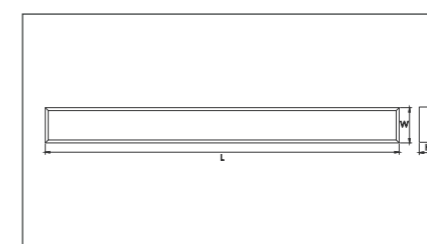

Track Mounted

Suspension