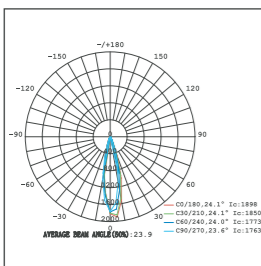

Code	Voltage	Power (W)	Lumen(lm) 3000/4000/6500K	Size (mm)	Cut-out (mm)	Packing QTY (pcs/CTN)
YK-3W-C	AC185-265V	3	120/135/150	Ø42*H60	Ø35	100
YK-5W-C	AC185-265V	5	200/225/250	Ø62*H60	Ø55	100
YK-7W-C	AC185-265V	7	280/315/350	Ø72*H60	Ø65	100
YK-9W-C	AC185-265V	9	360/405/450	Ø82*H60	Ø75	100
YK-3W-F	AC185-265V	3	120/135/150	Ø42*H40	Ø35	100
YK-5W-F	AC185-265V	5	200/225/250	Ø62*H40	Ø55	100
YK-7W-F	AC185-265V	7	280/315/350	Ø72*H40	Ø65	100
YK-9W-F	AC185-265V	9	360/405/450	Ø82*H40	Ø75	100

5W