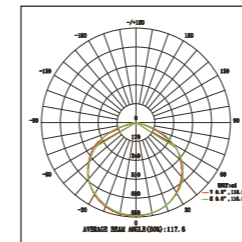

Code	Voltage	Power (W)	Lumen(lm) 3000/4000/6500K	Size (mm)	Packing QTY (pcs/CTN)
UNI-10W	AC100-265V	10	70/80/90	100*82*28	60
UNI-20W	AC100-265V	20	140/160/180	125*102*28	48
UNI-30W	AC100-265V	30	240/270/300	160*128*28	40
UNI-50W	AC100-265V	50	400/450/500	185*150*28	28
UNI-70W	AC100-265V	70	490/560/700	238*180*28	20
UNI-100W	AC100-265V	100	800/900/1000	283*210*32	16
UNI-150W	AC100-265V	150	12000/13500/15000	335*250*32	10
UNI-200W	AC100-265V	200	16000/18000/20000	400*290*32	8
UNI-300W	AC100-265V	300	24000/27000/30000	505*340*40	5

30W