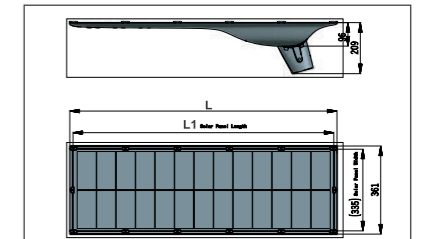

LED SOLAR LIGHT

MEGA SERIES LED Solar Street Light

Code	Power (W)	Lumen(lm) 6500/7000K	Beam Angle	LiFePO4 Battery (AH)	Size (mm)	Solar Panel	Packing QTY (pcs/CTN)
MEGA-40W	16W	2880	70X140°	3.2V x 40AH	697*361*209	18V 40W 674*336mm	1
MEGA-60W	22W	3960	70X140°	3.2V x 50AH	846*361*209	18V 50W 820*336mm	1
MEGA-80W	30W	5400	70X140°	3.2V x 60AH	1096x361x209	18V 65W 1070x336mm	1