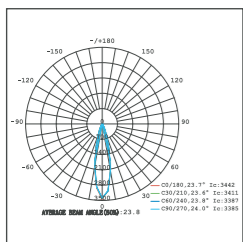

Code	Voltage	Power (W)	Lumen(lm) 3000/4000/6500K	Beam Angle	Size (mm)	Packing QTY (pcs/CTN)
EXB-20W	AC185-265V	20	1700/1800/1900	24°/36°/15°	Ø56x136	50
EXB-30W	AC185-265V	30	2550/2700/2850	24°/36°/15°	Ø67x158	40
EXB-40W	AC185-265V	40	3400/3600/3800	24°/36°/15°	Ø77*169	30
EXB-50W	AC185-265V	50	4250/4500/4750	24°/36°/15°	Ø88*180	20

10W