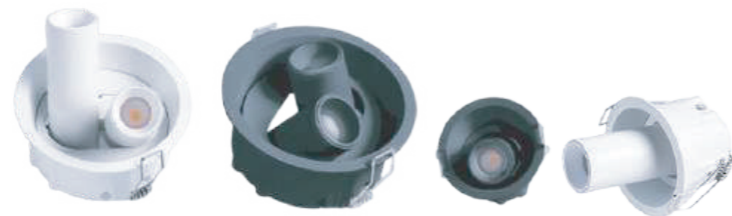

GUN SERIES Single/Twin Down Light

Code	Voltage	Power (W)	Lumen(lm) 3000/4000/6500K	Beam Angle	Size (mm)	Cut-out (mm)	Packing QTY (pcs/CTN)
GUN-7W-65L	AC185-265V	7	455/490/525	24°	Ø110x59	Ø90	100
GUN-7W-100L	AC185-265V	7	455/490/525	24°	Ø127x70	Ø110	60
GUN-7W-200L	AC185-265V	7	455/490/525	24°	Ø165x80	Ø145	60
GUN-5W*2-65L	AC185-265V	5*2	650/700/750	24°	Ø220x90	Ø200	30
GUN-7W*2-100L	AC185-265V	7*2	910/980/1050	24°	110x110x59	110x110	100