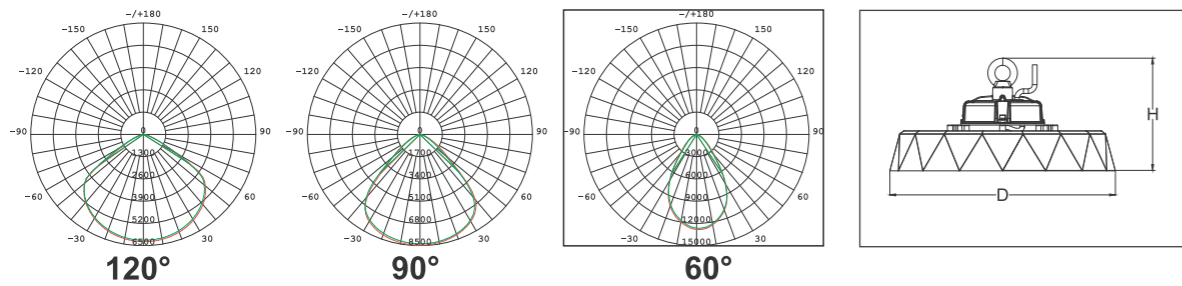

GALAXY SERIES Philips LED Highbay Light