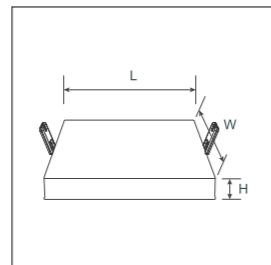

3D SERIES Frameless Panel

Code	Voltage	Power (W)	Lumen(lm) 3000/4000/6500K	Size (mm)	Cut-out (mm)	Packing QTY (pcs/CTN)
3D-RR10	AC85-265V	10	1000/1050/1100	Ø100x16	Ø50-70	100
3D-RR15	AC85-265V	15	1550/1600/1650	Ø120x16	Ø50-95	60
3D-RR22	AC85-265V	22	2200/2320/2420	Ø170x18	Ø50-140	40
3D-RR32	AC85-265V	32	3320/3420/3520	Ø220x18	Ø50-190	20

Code	Voltage	Power (W)	Lumen(lm) 3000/4000/6500K	Size (mm)	Cut-out (mm)	Packing QTY (pcs/CTN)
3D-RS10	AC85-265V	10	1000/1050/1100	100x100x16	50-70	100
3D-RS15	AC85-265V	15	1550/1600/1650	120x120x16	50-95	60
3D-RS22	AC85-265V	22	2200/2320/2420	170x170x18	50-140	40
3D-RS32	AC85-265V	32	3320/3420/3520	220x220x18	50-190	20

Recessed

Code	Voltage	Power (W)	Lumen(lm) 3000/4000/6500K	Size (mm)	Packing QTY (pcs/CTN)
3D-MR18	AC85-265V	18	1500/1600/1700	Ø120x42	60
3D-MR24	AC85-265V	24	2040/2140/2240	Ø170x42	40
3D-MR36	AC85-265V	36	3200/3310/3420	Ø225x42	20
3D-MR48	AC85-265V	48	4700/4800/4900	Ø300x42	10

Code	Voltage	Power (W)	Lumen(lm) 3000/4000/6500K	Size (mm)	Packing QTY (pcs/CTN)
3D-MS18	AC85-265V	18	1500/1600/1700	120x120x42	60
3D-MS24	AC85-265V	24	2040/2140/2240	170x170x42	40
3D-MS36	AC85-265V	36	3200/3310/3420	225x225x42	20
3D-MS48	AC85-265V	48	4700/4800/4900	300x300x42	10