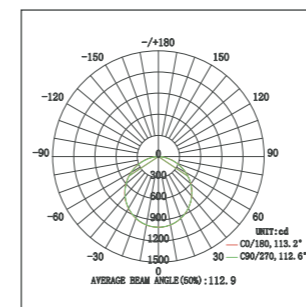

Code	Voltage	Power (W)	Lumen(lm) 3000/4000/6500K	Size (mm)	Cut-out (mm)	Packing QTY (pcs/CTN)
PLB-3030-18W	AC85-265V	18	1440/1620/1800	295x295	285x285	10
PLB-3060-36W	AC85-265V	36	2880/3240/3600	295x595	285x585	10
PLB-6060-48W	AC85-265V	48	3840/4320/4800	595x595	585x585	10
PLB-30120-48W	AC85-265V	48	3840/4320/4800	295x1195	285x1185	10
PLB-60120-72W	AC85-265V	72	5760/6480/7200	595x1195	585x1185	6

40W