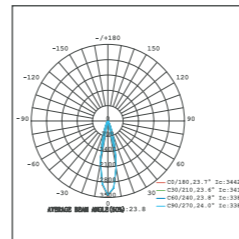

Folding Flood Light

Code	Voltage	Power (W)	Lumen(lm) 3000/4000/6500K	Size (mm)	Packing QTY (pcs/CTN)
M20-ZD06D	DC48V	6	390/420/450	L117*W22m*H87mm	30
M20-ZD12D	DC48V	12	780/840/900	L230*W22m*H87mm	30
M20-ZD18D	DC48V	18	1170/1260/1350	L330*W22m*H87mm	30

12W

Folding Grille Light

Code	Voltage	Power (W)	Lumen(lm) 3000/4000/6500K	Size (mm)	Packing QTY (pcs/CTN)
M20-ZD06	DC48V	6	390/420/450	L117*W22m*H87mm	30
M20-ZD12	DC48V	12	780/840/900	L230*W22m*H87mm	30
M20-ZD18	DC48V	18	1170/1260/1350	L330*W22m*H87mm	30

12W

Round Flood Light

Code	Voltage	Power (W)	Lumen(lm) 3000/4000/6500K	Size (mm)	Packing QTY (pcs/CTN)
M20-RD9	DC48V	9	585/630/675	Ø100*W30*L135	30
M20-RD15	DC48V	15	975/1050/1125	Ø120*W30*L155	30
M20-RD24	DC48V	24	1560/1680/1800	Ø140*W30*L175	30

12W

Spot Track Light

Code	Voltage	Power (W)	Lumen(lm) 3000/4000/6500K	Size (mm)	Packing QTY (pcs/CTN)
M20-TR7	DC48V	7	455/490/525	Ø45*H110	50
M20-TR12	DC48V	12	780/840/900	Ø45*H110	50
M20-TR24	DC48V	24	1560/1680/1800	Ø55*H135	50

12W