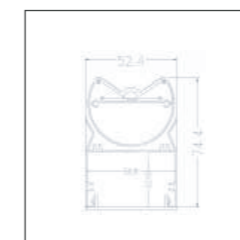

SUPER MARKET TRACK LIGHT

LANCER-II & III SERIES Super Market Track Linear

Code	Voltage	Power (W)	Lumen(lm) 3000/4000/6500K	Beam Angle	Size (mm)	Packing QTY (pcs/CTN)
LANCER III-40W	AC185-265V	40	4600/4800/5000	36°+120°+36°	L220*W139.5*H53	10
LANCER III-80W	AC185-265V	80	9200/9600/10000	36°+120°+36°	L400*W139.5*H53	10
LANCER III-120W	AC185-265V	120	13800/14400/15000	36°+120°+36°	L600*W139.5*H53	10
LANCER III-200W	AC185-265V	200	23000/24000/25000	36°+120°+36°	L1170*W139.5*H53	5

Note: LANCER II without Middle Diffuser Linear

LANCER-I SERIES Super Market Track Linear

Code	Voltage	Power (W)	Lumen(lm) 3000/4000/6500K	Beam Angle	Size (mm)	Packing QTY (pcs/CTN)
LANCER I-20W	AC185-265V	20	2300/2400/2500	24°/36°/15°	L220*W50*H72	40
LANCER I-40W	AC185-265V	40	4600/4800/5000	24°/36°/15°	L400*W50*H72	40
LANCER I-60W	AC185-265V	60	6900/7200/7500	24°/36°/15°	L600*W50*H72	20
LANCER I-80W	AC185-265V	100	11500/12000/12500	24°/36°/15°	L1170*W50*H72	20