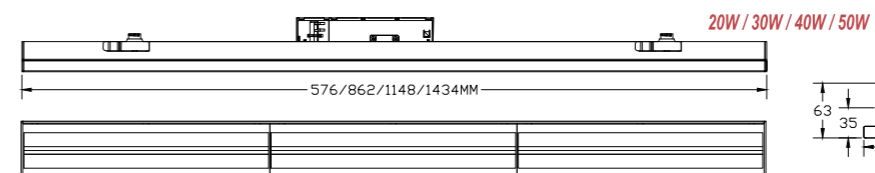

BFM SERIES LED Track Light - ECO

Code	Voltage	Power (W)	Lumen(lm) 3000/4000/6500K	Beam Angle	Size (mm)	Packing QTY (pcs/CTN)
BFM-10W	AC185-265V	6.5	487/520/552	24°/36°/15°	Ø60*100	100
BFM-20W	AC185-265V	10.5	787/840/892	24°/36°/15°	Ø77*105	100
BFM-30W	AC185-265V	19	1425/1520/1615	24°/36°/15°	Ø89*130	50

EXB SERIES LED Track Light - Premium

Code	Voltage	Power (W)	Lumen(lm) 3000/4000/6500K	Beam Angle	Size (mm)	Packing QTY (pcs/CTN)
EXB-20W	AC185-265V	20	1700/1800/1900	24°/36°/15°	Ø56x136	50
EXB-30W	AC185-265V	30	2550/2700/2850	24°/36°/15°	Ø67x158	40
EXB-40W	AC185-265V	40	3400/3600/3800	24°/36°/15°	Ø77*169	30
EXB-50W	AC185-265V	50	4250/4500/4750	24°/36°/15°	Ø88*180	20

LUGA SERIES Recessed Linear Spot Light

Code	Voltage	Power (W)	Lumen(lm) 3000/4000/6500K	Beam Angle	Size (mm)	Packing QTY (pcs/CTN)
LUGA-10G / D	AC185-265V	10	750/800/850	G=24° / D=120°	L200*W35*H60	50
LUGA-20G / D	AC185-265V	20	1500/1600/1700	G=24° / D=120°	L335*W35*H60	30
LUGA-30G / D	AC185-265V	30	2250/2400/2550	G=24° / D=120°	L465*W35*H60	30
LUGA-40G / D	AC185-265V	40	3000/3200/3400	G=24° / D=120°	L598*W35*H60	30

DL66 & DL68 & DL36 LED Track Linear Light