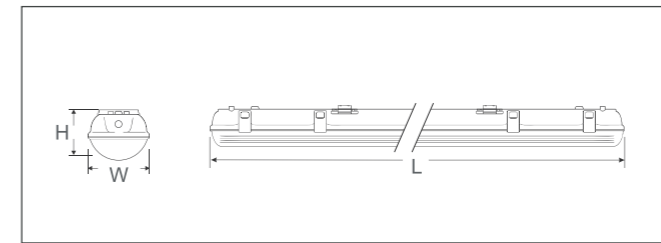

LED TRI-PROOF LIGHT

TRIPRO SERIES LED Tri-Proof Light

Code	Voltage	Power (W)	Lumen(lm) 3000/4000/6500K	Beam Angle	Size (mm)	Packing QTY (pcs/CTN)
TRIPRO-0.6M-20W	AC185-265V	20	2100/2200/2300	120°	L600*W80*H72	15
TRIPRO-1.2M-40W	AC185-265V	40	4200/4400/4600	120°	L1200*W80*H72	9
TRIPRO-1.5M-50W	AC185-265V	50	5250/5500/5750	120°	L1500*W80*H72	9
TRIPRO-1.8M-60W	AC185-265V	60	6300/6600/6900	120°	L1800*W80*H72	6