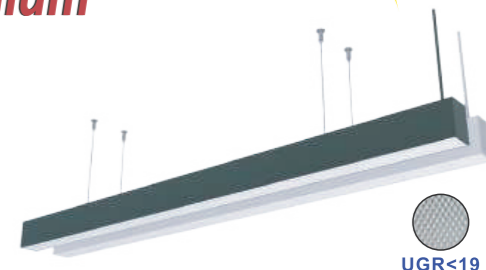

LL57 SERIES Aluminum Office Linear Light- Premium