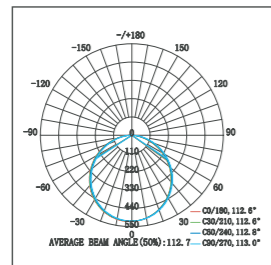

3D SERIES Frameless Panel

Code	Voltage	Power (W)	Lumen(lm) 3000/4000/6500K	Size (mm)	Cut-out (mm)	Packing QTY (pcs/CTN)
3D-RR10	AC85-265V	10	1000/1050/1100	Ø100x16	Ø50-70	100
3D-RR15	AC85-265V	15	1550/1600/1650	Ø120x16	Ø50-95	60
3D-RR22	AC85-265V	22	2200/2320/2420	Ø170x18	Ø50-140	40
3D-RR32	AC85-265V	32	3320/3420/3520	Ø220x18	Ø50-190	20

Code	Voltage	Power (W)	Lumen(lm) 3000/4000/6500K	Size (mm)	Cut-out (mm)	Packing QTY (pcs/CTN)
3D-RS10	AC85-265V	10	1000/1050/1100	100x100x16	50-70	100
3D-RS15	AC85-265V	15	1550/1600/1650	120x120x16	50-95	60
3D-RS22	AC85-265V	22	2200/2320/2420	170x170x18	50-140	40
3D-RS32	AC85-265V	32	3320/3420/3520	220x220x18	50-190	20

15W

Code	Voltage	Power (W)	Lumen(lm) 3000/4000/6500K	Size (mm)	Packing QTY (pcs/CTN)
3D-MR18	AC85-265V	18	1500/1600/1700	Ø120x42	60
3D-MR24	AC85-265V	24	2040/2140/2240	Ø170x42	40
3D-MR36	AC85-265V	36	3200/3310/3420	Ø225x42	20
3D-MR48	AC85-265V	48	4700/4800/4900	Ø300x42	10

Code	Voltage	Power (W)	Lumen(lm) 3000/4000/6500K	Size (mm)	Packing QTY (pcs/CTN)
3D-MS18	AC85-265V	18	1500/1600/1700	120x120x42	60
3D-MS24	AC85-265V	24	2040/2140/2240	170x170x42	40
3D-MS36	AC85-265V	36	3200/3310/3420	225x225x42	20
3D-MS48	AC85-265V	48	4700/4800/4900	300x300x42	10