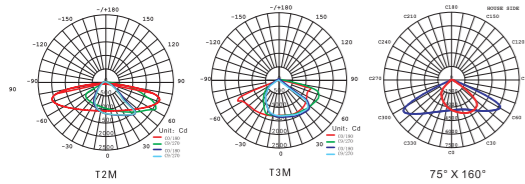

SJ SERIES LED Street Light

Code	Voltage	Power (W)	Lumen(lm) 3000/4000/6500K	Beam Angle	Size (mm)	Packing QTY (pcs/CTN)
SJ-50W	AC100-277V	50	7000/7500/8000	70X140°	472*178*65	1
SJ-80W	AC100-277V	80	11200/12000/12800	70X140°	545*200*65	1
SJ-100W	AC100-277V	100	14000/15000/16000	70X140°	573*240*65	1
SJ-150W	AC100-277V	150	21000/22500/24000	70X140°	642*258*65	1
SJ-200W	AC100-277V	200	28000/30000/32000	70X140°	657*298*65	1

SD SERIES LED Street Light

Code	Voltage	Power (W)	Lumen(lm) 3000/4000/6500K	Beam Angle	Size (mm)	Packing QTY (pcs/CTN)
SD-100W	AC100-277V	100	13500/14000/14500	70x140°	L430*W300*H145	1
SD-150W	AC100-277V	150	20250/21000/21750	70x140°	L430*W300*H145	1
SD-200W	AC100-277V	200	27000/28000/29000	70x140°	L522*W300*H145	1
SD-240W	AC100-277V	240	32400/33600/34800	70x140°	L522*W300*H145	1
SD-300W	AC100-277V	300	40500/42000/43500	70x140°	L690*W300*H145	1
SD-400W	AC100-277V	400	54000/56000/58000	70x140°	L690*W300*H145	1

100W

Street Light More Options

SL01 Series
Power: 50 / 100 / 120 / 150 / 180 / 200W
Beam Angle: 75° x 160°
Color Temp.: 3000K / 4000K / 5700K / 6500K
Control Gear: 0-10V / DALI / Light / Motion Sensor

SL02 Series
Power: 20/30/50/60/100/120/150/180/200/250W
Beam Angle: 75° x 160°
Color Temp.: 3000K / 4000K / 5700K / 6500K
Control Gear: 0-10V / DALI / Light / Motion Sensor

SL03 Series
Power: 30/50/60/100/120/150/200/250W
Beam Angle: 70° x 140°
Color Temp.: 3000K / 4000K / 5700K / 6500K
Control Gear: 0-10V / DALI / Light / Motion Sensor

SL04 Series
Power: 30/50/50/100/150/200/250W
Beam Angle: 70° x 140°
Color Temp.: 3000K / 4000K / 5700K / 6500K
Control Gear: 0-10V / DALI / Light / Motion Sensor