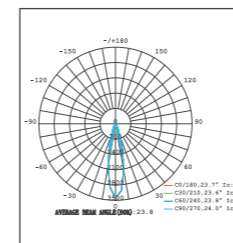

Code	Voltage	Power (W)	Lumen(lm) 3000/4000/6500K	Beam Angle	Size (mm)	Packing QTY (pcs/CTN)
LANCER III-40W	AC185-265V	40	4600/4800/5000	36°+120°+36°	L220*W139.5*H53	10
LANCER III-80W	AC185-265V	80	9200/9600/10000	36°+120°+36°	L400*W139.5*H53	10
LANCER III-120W	AC185-265V	120	13800/14400/15000	36°+120°+36°	L600*W139.5*H53	10
LANCER III-200W	AC185-265V	200	23000/24000/25000	36°+120°+36°	L1170*W139.5*H53	5

Note: LANCER II without Middle Diffuser Linear

20W