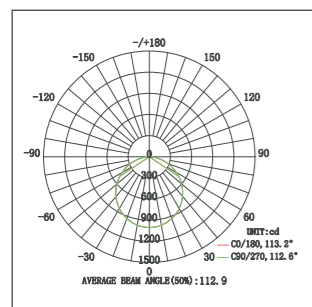

40W

48W

DETAIL

PLA SERIES - LED PANEL LIGHT (Back-Lite)

Code	Voltage	Power (W)	Lumen(lm) 3000/4000/6500K	Size (mm)	Cut-out (mm)	Packing QTY (pcs/CTN)
PLA-3030-18W	AC85-265V	18	1530/1800/1980	295x295	285x285	10
PLA-3060-36W	AC85-265V	36	3060/3600/3960	295x595	285x585	10
PLA-6060-48W	AC85-265V	48	4080/4800/5280	595x595	585x585	10
PLA-30120-48W	AC85-265V	48	4080/4800/5280	295x1195	285x1185	10
PLA-60120-96W	AC85-265V	96	6120/7200/7920	595x1195	585x1185	6