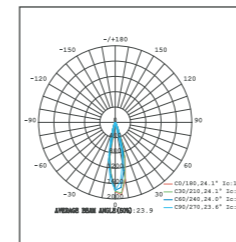

X=D (Diffuser Type) or G (Grille Type) or DG (Diffuser + Grille Type)

LED DOWN LIGHT

LINA SERIES Telescopic Spotlight

Code	Voltage	Power (W)	Lumen(lm) 3000/4000/6500K	Size (mm)	Cut-out (mm)	Packing QTY (pcs/CTN)
LINA-R52-6W	AC185-265V	6	480/540/600	Ø58x118	Ø52	30
LINA-R70-6W	AC185-265V	6	480/540/600	Ø80x125	Ø70	30
LINA-R130-2x6W	AC185-265V	6x2	960/1080/1200	Ø138x125	Ø130	30
LINA-R140-3x6W	AC185-265V	6x3	1440/1620/1800	Ø146x125	Ø140	30