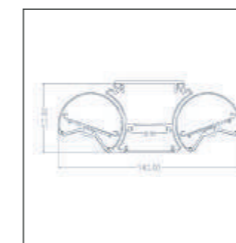

Track Mounted

LANCER-I SERIES Super Market Track Linear