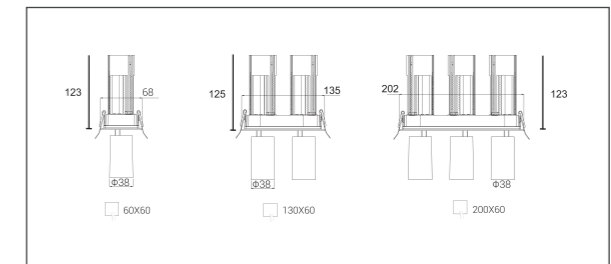

LED DOWN LIGHT

LINA SERIES Telescopic Spotlight

Code	Voltage	Power (W)	Lumen(lm) 3000/4000/6500K	Size (mm)	Cut-out (mm)	Packing QTY (pcs/CTN)
LINA-R52-6W	AC185-265V	6	480/540/600	Ø58x118	Ø52	30
LINA-R70-6W	AC185-265V	6	480/540/600	Ø80x125	Ø70	30
LINA-R130-2x6W	AC185-265V	6x2	960/1080/1200	Ø138x125	Ø130	30
LINA-R140-3x6W	AC185-265V	6x3	1440/1620/1800	Ø146x125	Ø140	30

LINA SERIES Telescopic Spotlight

Code	Voltage	Power (W)	Lumen(lm) 3000/4000/6500K	Size (mm)	Cut-out (mm)	Packing QTY (pcs/CTN)
LINA-S6060-6W	AC185-265V	6	480/540/600	68x68xH123	60x60	30
LINA-S13060-2x6W	AC185-265V	6x2	960/1080/1200	135x68xH123	130x60	30
LINA-S19660-3x6W	AC185-265V	6x3	1440/1620/1800	200x68xH123	196x60	30

Recessed