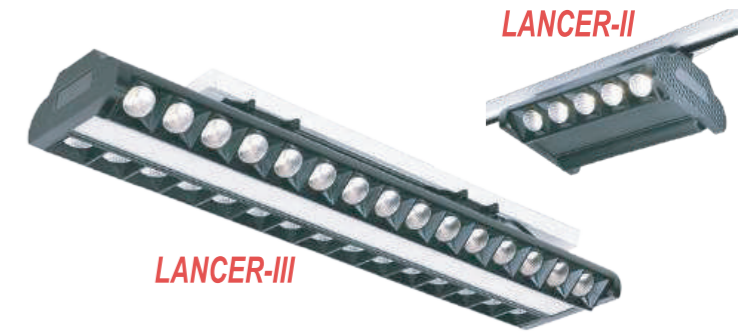

Code	Voltage	Power (W)	Lumen(lm) 3000/4000/6500K	Beam Angle	Size (mm)	Packing QTY (pcs/CTN)
LANCER III-40W	AC185-265V	40	4600/4800/5000	36°+120°+36°	L220*W139.5*H53	10
LANCER III-80W	AC185-265V	80	9200/9600/10000	36°+120°+36°	L400*W139.5*H53	10
LANCER III-120W	AC185-265V	120	13800/14400/15000	36°+120°+36°	L600*W139.5*H53	10
LANCER III-200W	AC185-265V	200	23000/24000/25000	36°+120°+36°	L1170*W139.5*H53	5

Note: LANCER II without Middle Diffuser Linear