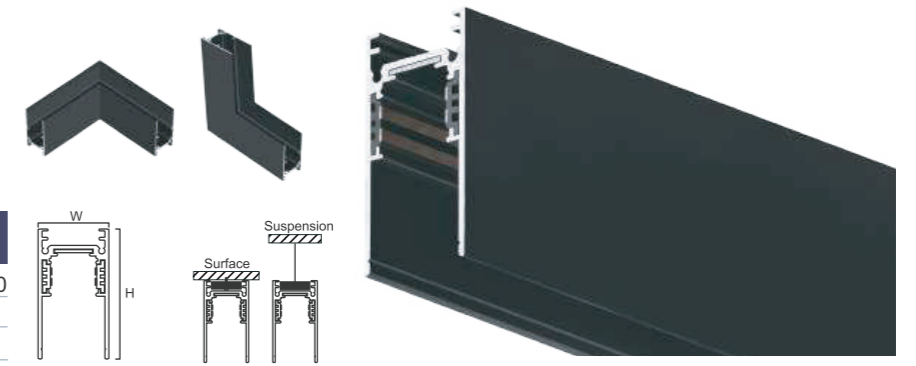

M20-TR-MZ Surface Track

Code	Size (mm)
M20-TR-MZ	W27*H51*L1000 / 2000 / 3000
M20-L-MZ	
M20-C-MZ