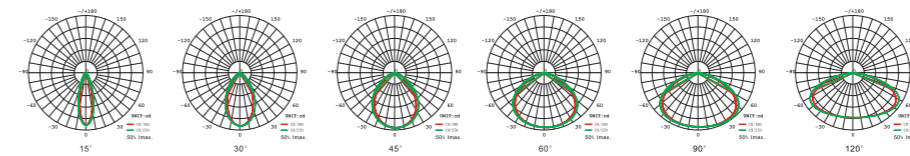

LED SPORTS STADIUM LIGHT

WRAITH SERIES LED Sport Stadium Light

Code	Voltage	Power (W)	Lumen(lm) 3000/4000/6500K	Size (mm)	Packing QTY (pcs/CTN)
WRAITH-250W	AC100-277V	250	37500/42500/40000	223*472*201	1
WRAITH-500W	AC100-277V	500	75000/85000/80000	439*472*206	1
WRAITH-750W	AC100-277V	750	112500/127500/120000	624*472*209	1
WRAITH-1000W	AC100-277V	1000	150000/170000/160000	809*472*215	1
WRAITH-1250W	AC100-277V	1250	187500/212500/200000	994*472*215	1
WRAITH-1500W	AC100-277V	1500	225000/255000/240000	865*692*189	1
WRAITH-2000W	AC100-277V	2000	300000/340000/320000	865*882*189	1
WRAITH-2500W	AC100-277V	2500	375000/425000/400000	865*1072*189	1