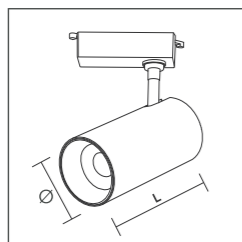

Track Mounted